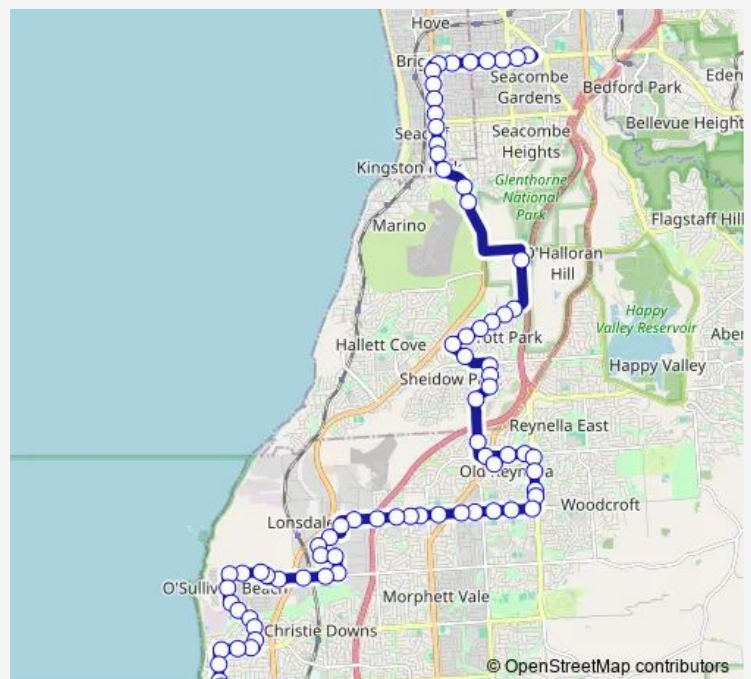

Stop 36 Brighton Rd - East side

Stop 37 Brighton Rd - East side

Stop 38 Brighton Rd - East side

Stop 39 Brighton Rd - East side

Stop 40 Brighton Rd - East side

Stop 41 Brighton Rd - East side

Stop 42 Brighton Rd - East side

Stop 43 Ocean Blvd - North East side

Stop 44 Ocean Blvd - East side

Stop 44A Ocean Blvd - East side

Stop 45 Adams Rd - East side

Stop 53 Adams Rd - South side

Stop 52 Adams Rd - South side

Route schedule

Zone C Marion Interchange - North side — Zone A Noarlunga Centre Interchange - West side

Trip Duration: 0 hour 58 min

734A — Marion Centre Interchange to Noarlunga Centre Interchange **BusMaps**

Stop 51 Adams Rd - South side

Stop 53C Adams Rd - South side

Stop 53B Adams Rd - South side

Stop 53A Adams Rd - South side

Stop 55A Kitawah Rd - South East side

Stop 55B Aldenhoven Rd - East side

Stop 55C Heath St - North side

Stop 55D Devon St - East side

Stop 55E O'Sullivan Beach Rd - South side

Stop 56 O'Sullivan Beach Rd - South side