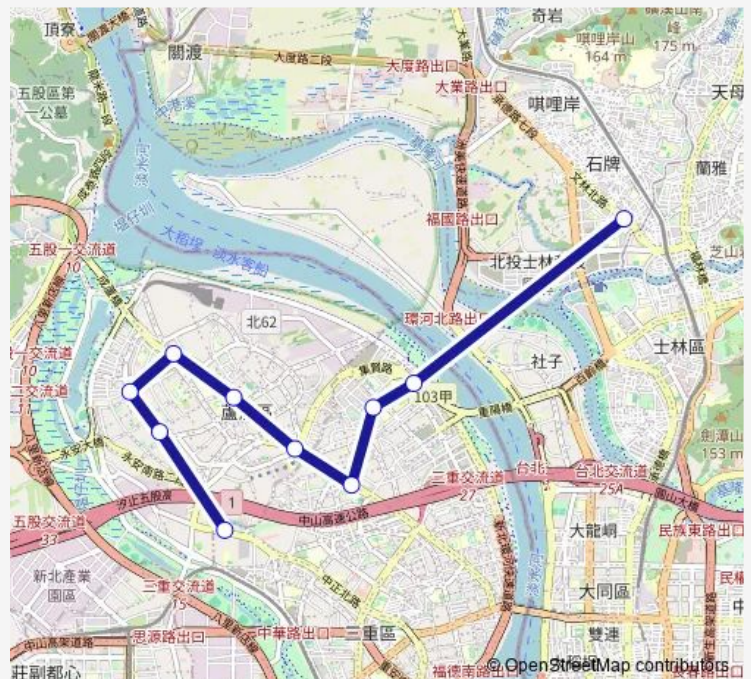

Direction

穀保家商 — 中正高中

10 stops

[Open route schedule](#)

穀保家商

長榮光華路口

長榮光明路口

捷運蘆洲站

Monday 06:50

Tuesday 06:50

Wednesday 06:50

Thursday 06:50

Friday 06:50

Saturday —

Sunday —

Route info

Direction: 穀保家商

Stops: 10

Trip Duration: 17 hour 10 min

蘆洲-中正高中 Bus time schedules and route maps are available in an offline PDF at busmaps.com. Use the busmaps.com website to see live bus times, train schedule or subway schedule, and step-by-step directions for all public transit in Taipei