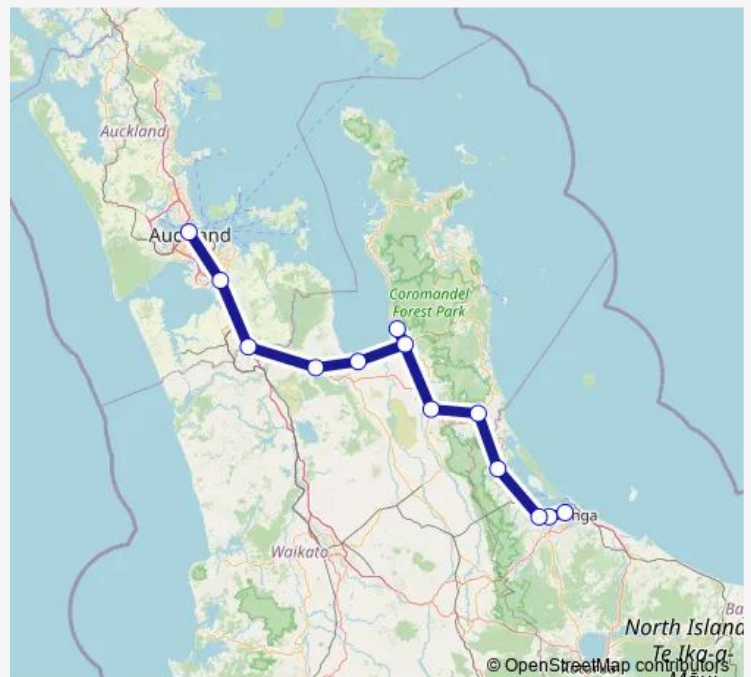

Te Puna (Tauranga)

Katikati

Waihi

Paeroa

Thames

Kopu

Waitakaruru

Maramarua

Thursday 12:40

Friday 12:40

Saturday 12:40

Sunday 12:40

Route info

Direction: Tauranga

Stops: 13

Trip Duration: 3 hour 50 min

Auckland - Central - Tauranga

Direction

Auckland - Central — Tauranga

13 stops

[Open route schedule](#)

Auckland - Central

Manukau City (Auckland)

Bombay (Auckland)

Friday 18:00

Saturday 18:00

Sunday 18:00

Route info

Direction: Auckland - Central

Stops: 13

Trip Duration: 3 hour 45 min

Bus time schedules and route maps are available in an offline PDF at busmaps.com. Use the busmaps.com website to see live bus times, train schedule or subway schedule, and step-by-step directions for all public transit in Tauranga