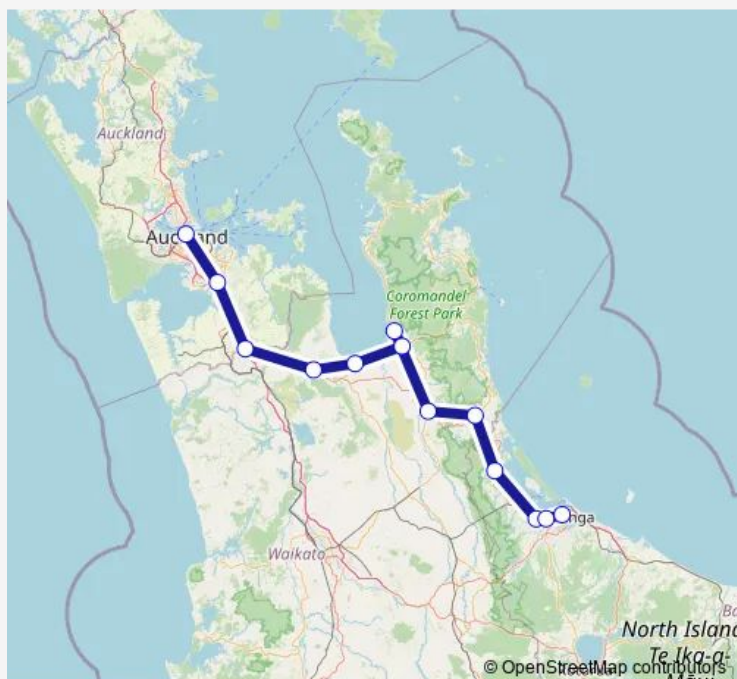

### Route schedule

Auckland - Central — Tauranga

Monday 18:00

Tuesday 18:00

Wednesday 18:00

Thursday 18:00

Friday 18:00

Saturday 18:00

### Route info

Direction: Auckland - Central

Stops: 13

Trip Duration: 3 hour 45 min

Auckland - Central - Tauranga

## Route info

Direction: Tauranga

Stops: 13

Trip Duration: 3 hour 50 min

**Direction**

Auckland - Central — Tauranga

13 stops

[Open route schedule](#)

## Route info

Direction: Auckland - Central

Stops: 13

Trip Duration: 3 hour 50 min

Bus time schedules and route maps are available in an offline PDF at [busmaps.com](https://busmaps.com). Use the [busmaps.com](https://busmaps.com) website to see live bus times, train schedule or subway schedule, and step-by-step directions for all public transit in Tauranga