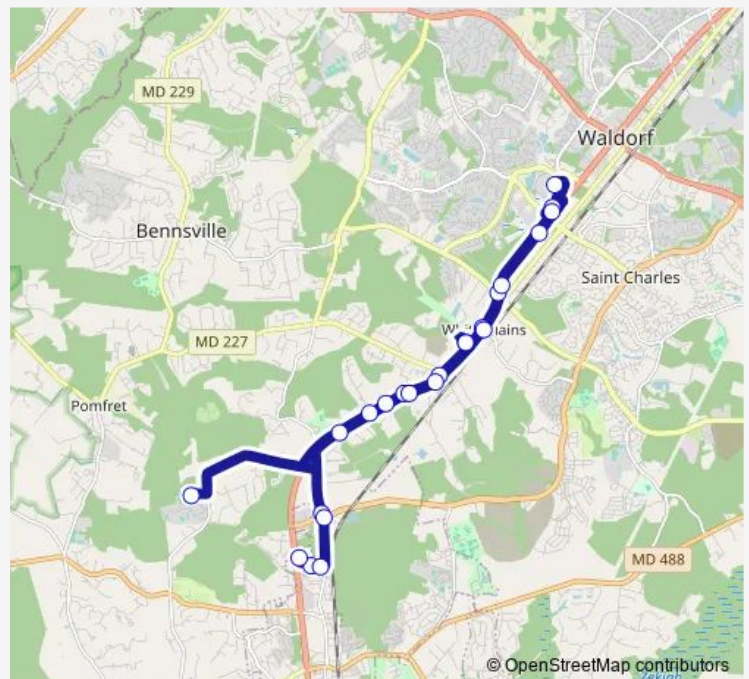

Bus 301 Connector

[Go to website](#)

Direction
 301 Park & Ride Transfer Point — Waldorf Transfer Point
 23 stops
[Open route schedule](#)

- 301 Park & Ride Transfer Point
- Route 301 S & Billingsley Rd
- Rt 301 S & Regency Pl
- Charles County Health Department
- Rt 301 S & Marshall Corner Rd (Dash In)
- White Plains Livestock Farm (Willows Farm)
- Rt 301 S & Rhodes Dr
- Rt 301 S & Faith Baptist Church Rd
- College of Southern Maryland
- Washington Ave & Rosewick Rd
- Heritage Green Pkwy & Morris Dr
- Laplata Transfer Point (Walmart Lot)
- Heritage Green Pkwy & Lelia Ct
- Washington Ave & Rosewick Rd
- RT 301 N & Hickory Ln
- Andrew's Auto Parts
- Rt 301 N & Smitty Dr
- Charles County Health Department
- RT 301 N & Demarr Rd
- JRJ Income Tax Building
- Rt 301 N (Cracker Barrel/Carraba's)

Route schedule

301 Park & Ride Transfer Point — Waldorf Transfer Point

Monday	07:00-17:00
Tuesday	07:00-17:00
Wednesday	07:00-17:00
Thursday	07:00-17:00
Friday	07:00-17:00
Saturday	07:00-17:00
Sunday	—

Route info

Direction: 301 Park & Ride Transfer Point
 Stops: 23
 Trip Duration: 0 hour 51 min

301 Connector

St Charles Towne Center Mall

Waldorf Transfer Point

Bus time schedules and route maps are available in an offline PDF at busmaps.com. Use the busmaps.com website to see live bus times, train schedule or subway schedule, and step-by-step directions for all public transit in La Plata