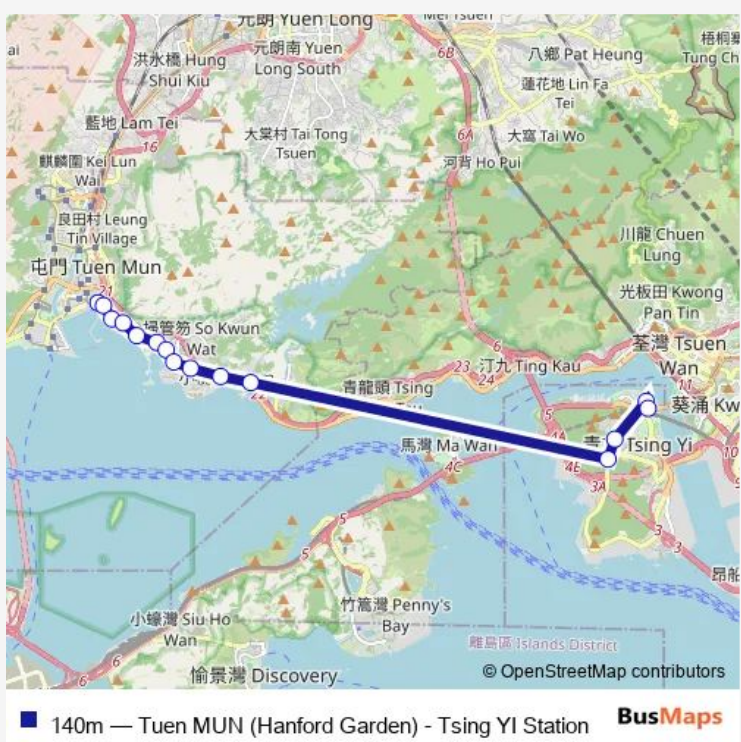

Route schedule  
 Tsing YI Station|Tsing YI Station GMB Terminus — SAM Shing BUS Terminus

Monday	06:20-19:30
Tuesday	06:20-19:30
Wednesday	06:20-19:30
Thursday	06:20-19:30
Friday	06:20-19:30
Saturday	06:20-19:30
Sunday	06:20

**Route info**

Direction: Tsing YI Station|Tsing YI Station GMB Terminus

Stops: 15

Trip Duration: 0 hour 25 min

Castle Peak Road-Castle Peak Bay, Outside Castle Peak  
Beach|Castle Peak Road-Castle Peak Bay, Opposite Cas-  
tle Peak BAY Garden

SAM Shing BUS Terminus