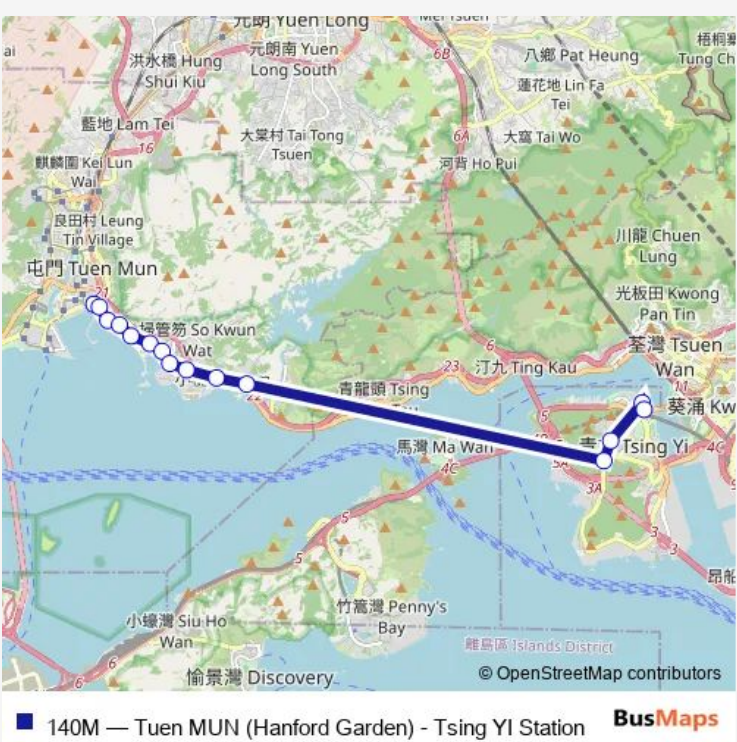

Castle Peak Road-TAI Lam, Near Tsing FAT Street

Castle Peak Road-TAI Lam, Outside Peridot Court|Castle Peak Road - TAI Lam, Near Peridot Court

CASTLE PEAK ROAD-SO KWUN WAT, NEAR TSING LUNG ROAD

Castle Peak Road- SO Kwun Wat, Outside Hong Kong Gold Coast Piazza|Castle Peak Road- SO Kwun Wat, Outside HK Gold Coast Marina Magic Shopping Mall

Route info
 Direction: TSING YI STATION|TSING YI STATION GMB TERMINUS
 Stops: 15
 Trip Duration: 0 hour 25 min

CASTLE PEAK ROAD-CASTLE PEAK BAY, OPPOSITE SEAVIEW GARDEN|CASTLE PEAK ROAD-CASTLE PEAK BAY, OUTSIDE BAYVIEW TERRACE