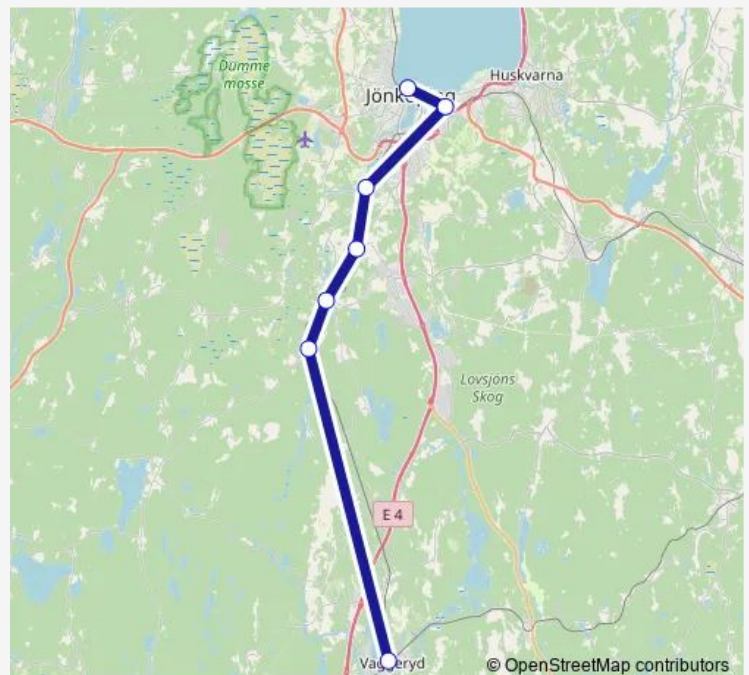

Norrahammar station

Taberg station

Månsarp station

Vaggeryd station

## Route schedule

Jönköping Centralstation — Vaggeryd station

Monday 19:06

Tuesday 19:06

Wednesday 19:06

Thursday 19:06

Friday 19:06

Saturday 19:06

## Route info

Direction: Jönköping Centralstation

Stops: 7

Trip Duration: 0 hour 40 min

■ Krösatåg

BusMaps