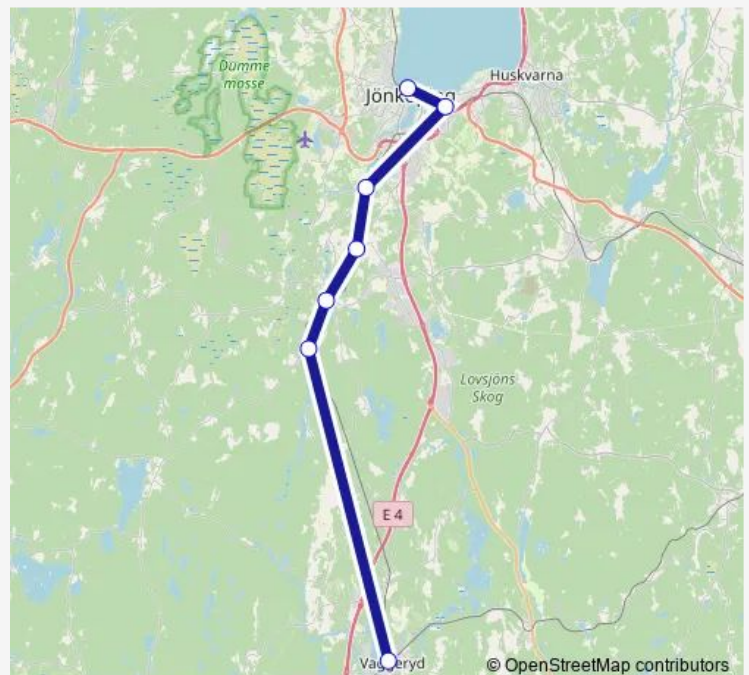

Norrahammar station

Taberg station

Månsarp station

Vaggeryd station

## Route schedule

Jönköping Centralstation — Vaggeryd station

Monday 19:06

Tuesday 19:06

Wednesday 19:06

Thursday 19:06

Friday 19:06

Saturday 19:06

## Route info

Direction: Jönköping Centralstation

Stops: 7

Trip Duration: 0 hour 40 min

■ Krösatåg

**BusMaps**