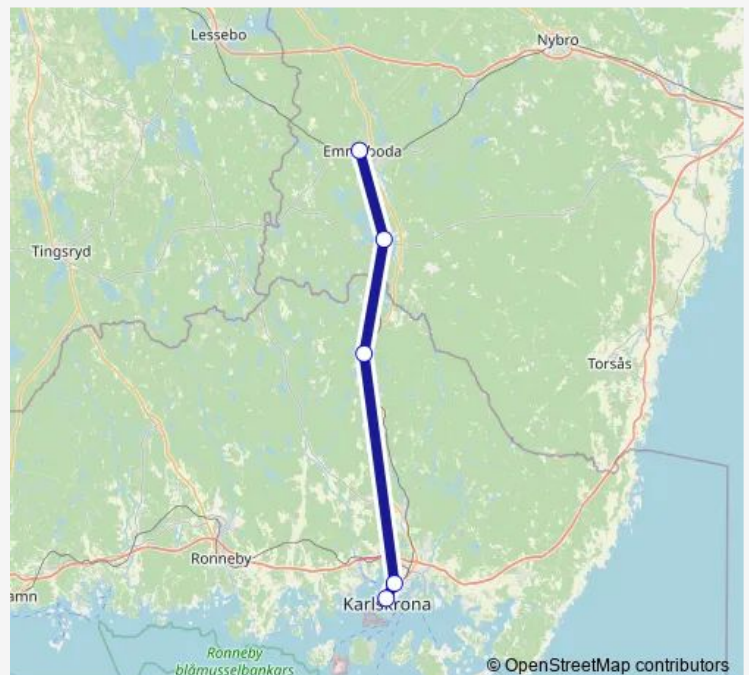

Vissefjärda station

Emmaboda station

## Route schedule

Karlskrona Centralstation — Emmaboda station

Monday 05:42-20:42

Tuesday 05:42-20:42

Wednesday 05:42-20:42

Thursday 05:42-20:42

Friday 05:42-20:42

Saturday 06:42-20:42

## Route info

Direction: Karlskrona Centralstation

Stops: 5

Trip Duration: 0 hour 43 min

■ Krösatåg

**BusMaps**