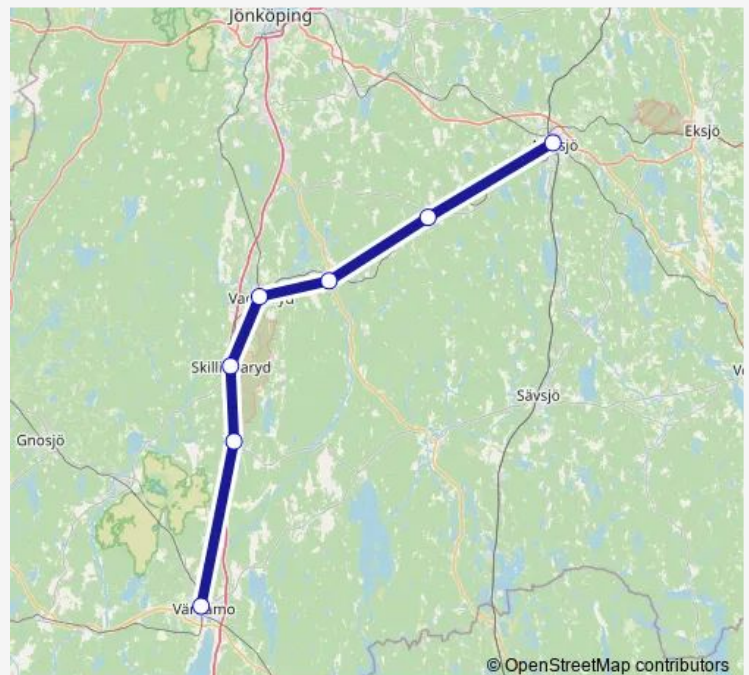

Regional Rail Service Krösatåg

[Go to website](#)

Direction

Värnamo station — Nässjö Centralstation

7 stops

[Open route schedule](#)

Värnamo station

Klevshult station

Skillingaryd station

Vaggeryd station

Hok station

Malmbäck station

Nässjö Centralstation

Route schedule

Värnamo station — Nässjö Centralstation

Monday —

Tuesday —

Wednesday —

Thursday —

Friday 19:40

Saturday —

Sunday —

Route info

Direction: Värnamo station

Stops: 7

Trip Duration: 1 hour 5 min

■ Krösatåg

BusMaps