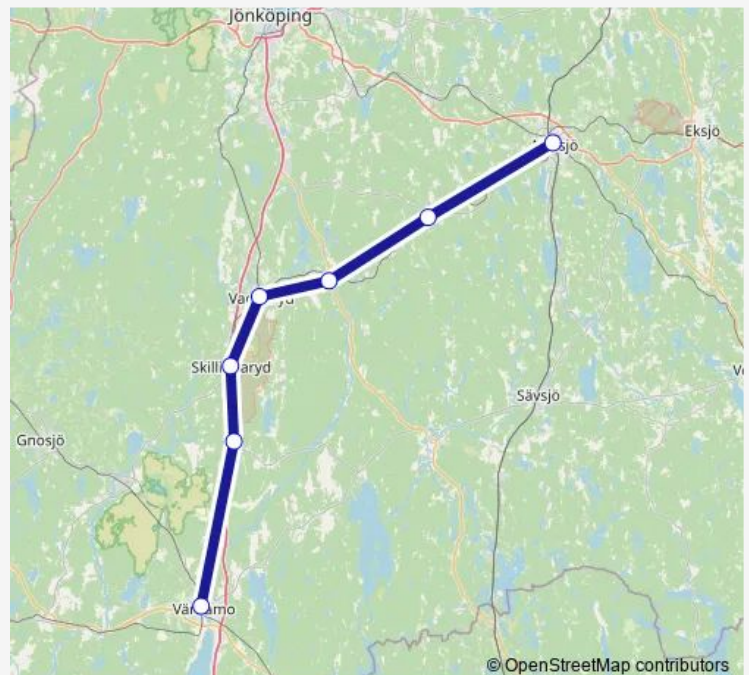

Vaggeryd station

Skillingaryd station

Klevshult station

Värnamo station

## Route schedule

Nässjö Centralstation — Värnamo station

Monday	15:44
Tuesday	15:44
Wednesday	15:44
Thursday	15:44
Friday	15:44
Saturday	—
Sunday	—

## Route info

Direction: Nässjö Centralstation

Stops: 7

Trip Duration: 1 hour 0 min

■ Krösatåg

BusMaps

**Direction**

Värnamo station — Nässjö Centralstation