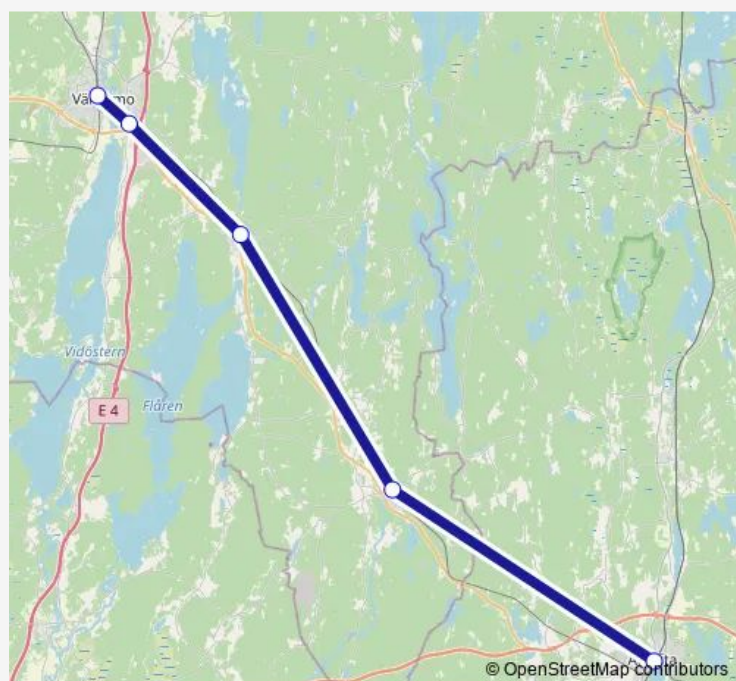

Friday 15:32-19:48

Saturday —

Sunday 19:48

Route info

Direction: Värnamo station

Stops: 5

Trip Duration: 0 hour 33 min

■ Krösatåg

BusMaps

Direction

Värnamo station — Alvesta station

5 stops

[Open route schedule](#)

Värnamo station

Rörstorp station

Bor station