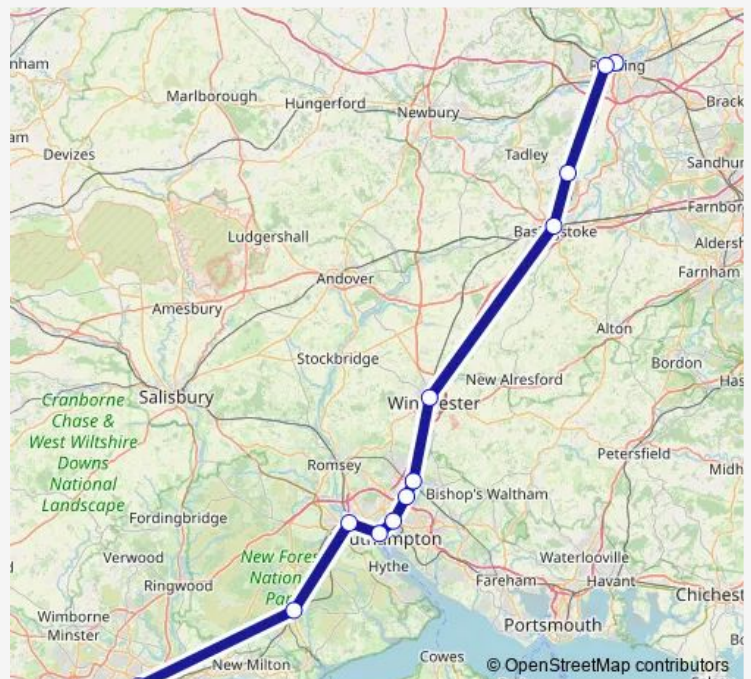

Rail Xc:Rdg->Bmh XC train service from RDG to Bmh

[Go to website](#)

Direction

Reading — Bournemouth

12 stops

[Open route schedule](#)

Reading

Reading West

Bramley (Hants)

Basingstoke

Winchester

Eastleigh

Southampton Airport Parkway

St Denys

Southampton Central

Redbridge (Hants)

Friday —

Saturday —

Sunday

09:52

Route info

Direction: Reading

Stops: 12

Trip Duration: 1 hour 34 min

Xc:Rdg->Bmh — XC train service from RDG to Bmh

Xc:Rdg->Bmh Rail time schedules and route maps are available in an offline PDF at busmaps.com. Use the busmaps.com website to see live bus times, train schedule or subway schedule, and step-by-step directions for all public transit in Southampton