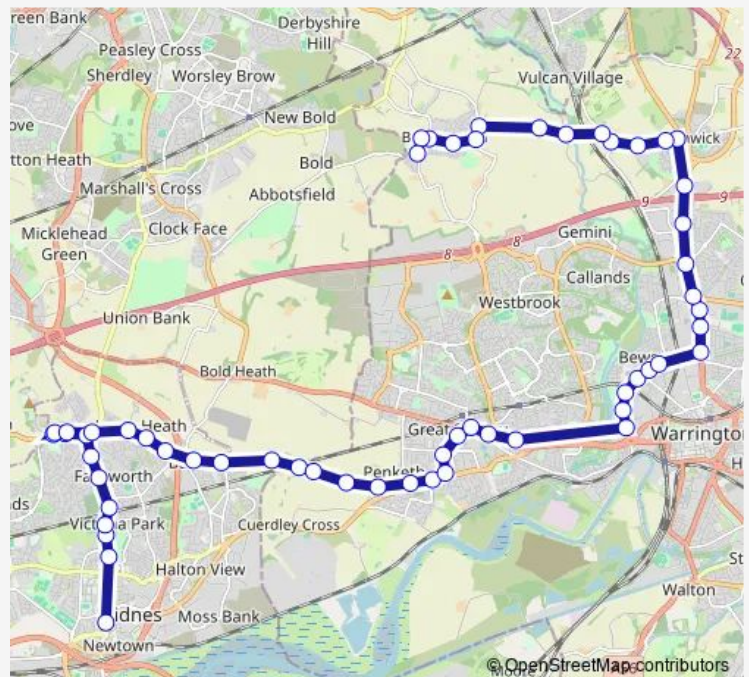

### Route schedule

Kingsway — Acton Road

Monday 16:42

Tuesday 16:42

Wednesday 16:42

Thursday 16:42

Friday 13:40

Saturday —

### Route info

Direction: Kingsway

Stops: 57

Trip Duration: 1 hour 0 min

■ C49 — Burtonwood - Widnes via Penketh, Lunts Heath

Oak Trees

Farnworth Road

Bank Gardens