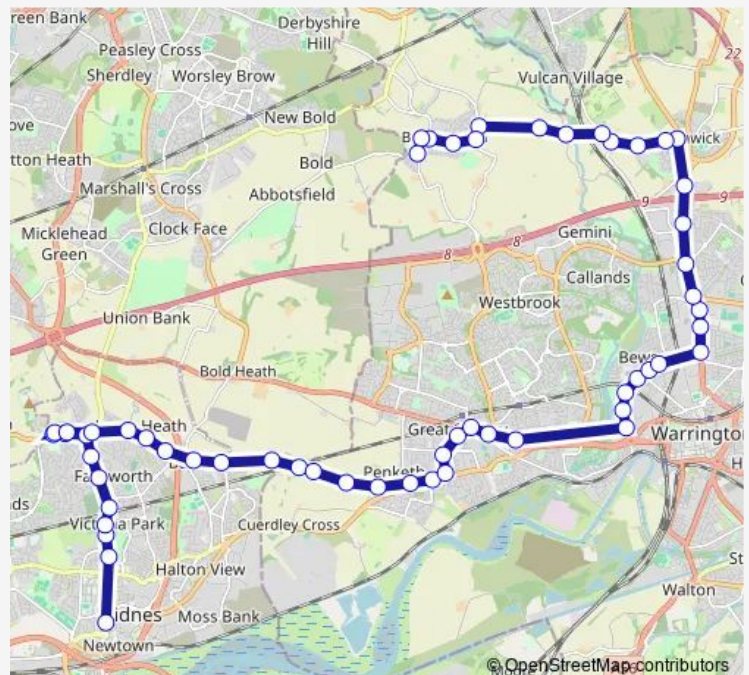

### Route schedule

Kingsway — Acton Road

Monday 16:42

Tuesday 16:42

Wednesday 16:42

Thursday 16:42

Friday 13:40

Saturday —

### Route info

Direction: Kingsway

Stops: 57

Trip Duration: 1 hour 0 min

■ C49 — Burtonwood - Widnes via Penketh, Lunts Heath

Oak Trees

Farnworth Road

Bank Gardens