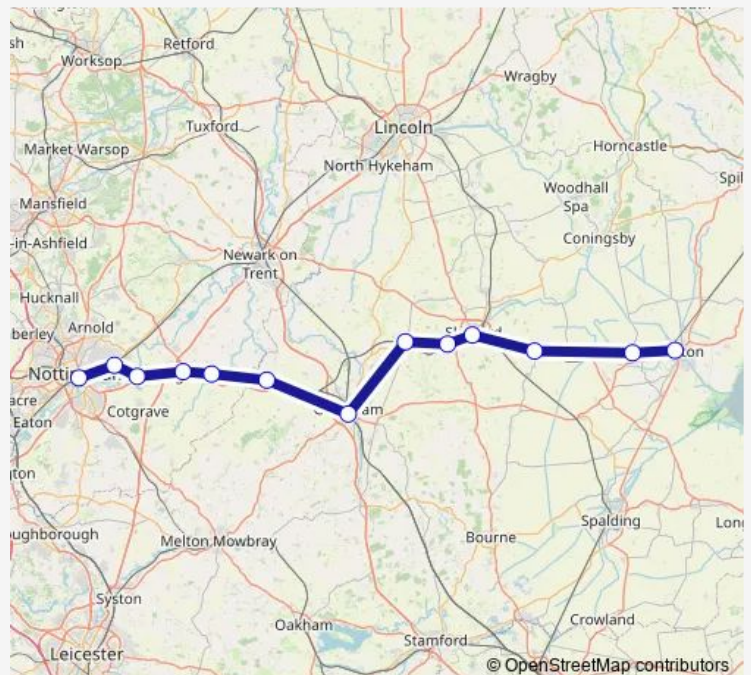

Rail Em:Not->Bsn EM train service from NOT to Bsn

[Go to website](#)

Direction

Nottingham — Boston

13 stops

[Open route schedule](#)

Nottingham

Netherfield

Radcliffe (Notts)

Bingham

Aslockton

Bottesford

Grantham

Ancaster

Rauceby

Sleaford

Heckington

Hubberts Bridge

Boston

Route schedule

Nottingham — Boston

Monday 19:48-20:51

Tuesday 19:48-20:51

Wednesday 19:48-20:51

Thursday 19:48-20:51

Friday 19:48-20:51

Saturday 19:46-20:51

Sunday 18:31-19:45

Route info

Direction: Nottingham

Stops: 13

Trip Duration: 1 hour 35 min

■ Em:Not->Bsn — EM train service from NOT to Bsn