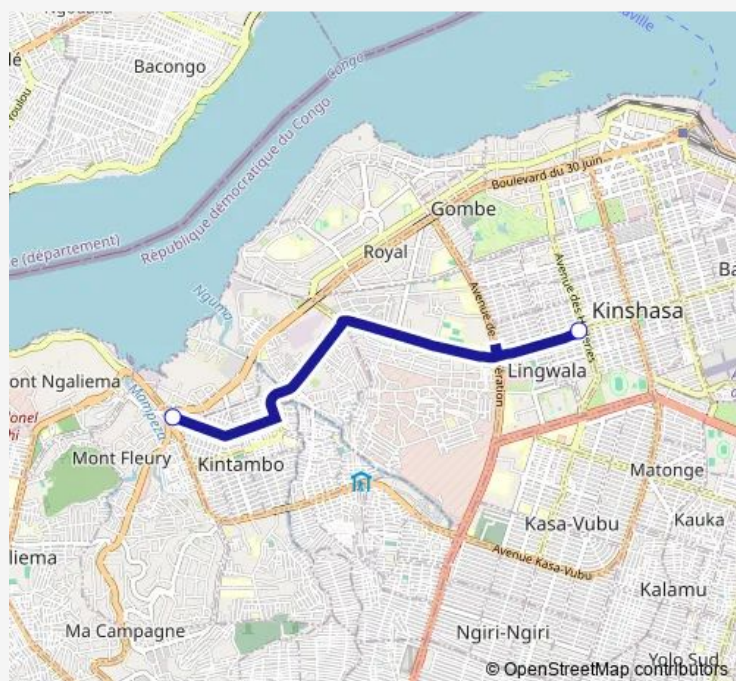

### Direction

Inconnu — Inconnu

2 stops

[Open route schedule](#)

Inconnu

Inconnu

### Route schedule

Inconnu — Inconnu

Monday	18:09
Tuesday	18:09
Wednesday	18:09
Thursday	18:09
Friday	18:09
Saturday	—
Sunday	—

### Route info

Direction: Inconnu

Stops: 2

Trip Duration: 0 hour 21 min

■ Kitambo Magasin\_ TO \_ Huilerie

**Direction**

unknown — unknown

4 stops