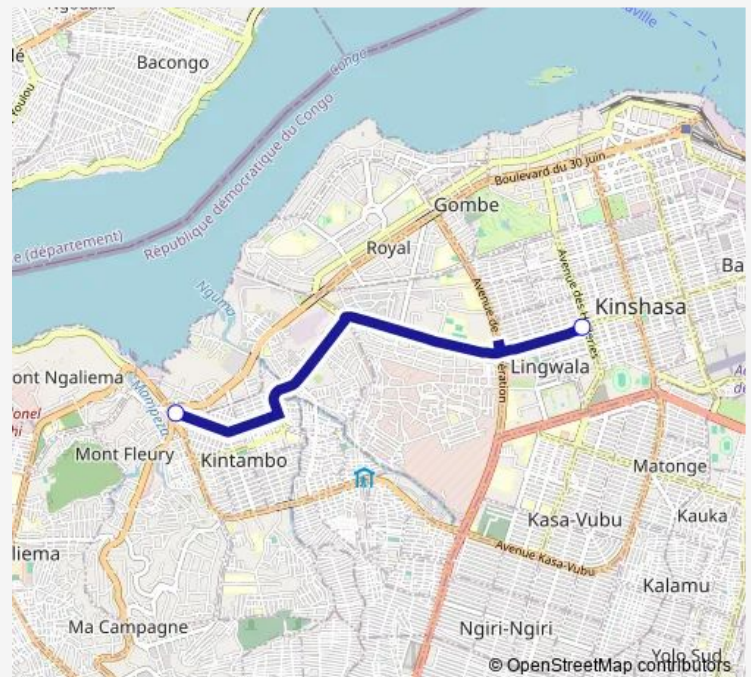

### Direction

Inconnu — Inconnu

2 stops

[Open route schedule](#)

Inconnu

Inconnu

### Route schedule

Inconnu — Inconnu

Monday 18:09

Tuesday 18:09

Wednesday 18:09

Thursday 18:09

Friday 18:09

Saturday —

### Route info

Direction: Inconnu

Stops: 2

Trip Duration: 0 hour 21 min

■ Kitambo Magasin\_ TO \_ Huilerie

**Direction**

unknown — unknown

4 stops