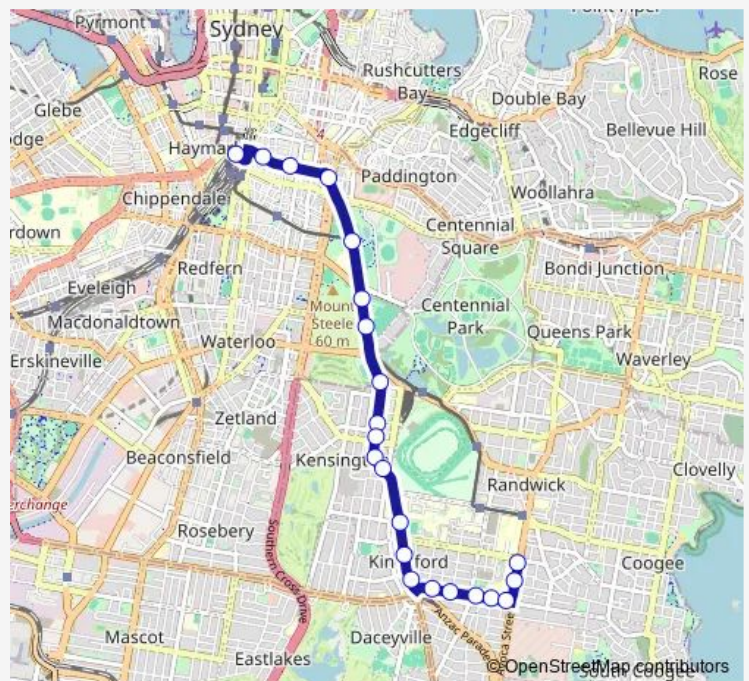

School Bus 642e Eddy Avenue to Randwick High Schools

[Go to website](#)

Direction

Central Station, Eddy Av, Stand C — Randwick Girls High School, Avoca St, Stand A

22 stops

[Open route schedule](#)

- Central Station, Eddy Av, Stand C
- Surry Hills Childrens Court, Albion St
- Albion St At Riley St
- Flinders St Before South Dowling St
- Anzac Pde Opp Sydney Boys High School
- Centennial Parklands Sports Centre, Anzac Pde
- Anzac Pde Before Robertson Rd
- Anzac Pde At Abbotford St
- Anzac Pde At Ascot St
- Anzac Pde Before Todman Av
- Anzac Pde After Darling St
- Anzac Pde Before Doncaster Av
- Unsw Mall Entrance, Anzac Pde
- Anzac Pde At Middle St
- Kingsford Nine Ways, Anzac Pde, Stand F
- Rainbow St At Willis Lane
- Rainbow St At Kennedy St
- Paine Reserve, Rainbow St
- Rainbow Street Public School, Rainbow St
- Randwick Boys High School, Rainbow St
- Randwick Boys High School, Avoca St, Stand H

Route schedule

Central Station, Eddy Av, Stand C — Randwick Girls High School, Avoca St, Stand A

Monday	08:17
Tuesday	08:17
Wednesday	08:17
Thursday	08:17
Friday	08:17
Saturday	—
Sunday	—

Route info

Direction: Central Station, Eddy Av, Stand C

Stops: 22

Trip Duration: 0 hour 25 min

642e — Eddy Avenue to Randwick High Schools

642e School Bus time schedules and route maps are available in an offline PDF at busmaps.com. Use the busmaps.com website to see live bus times, train schedule or subway schedule, and step-by-step directions for all public transit in Sydney