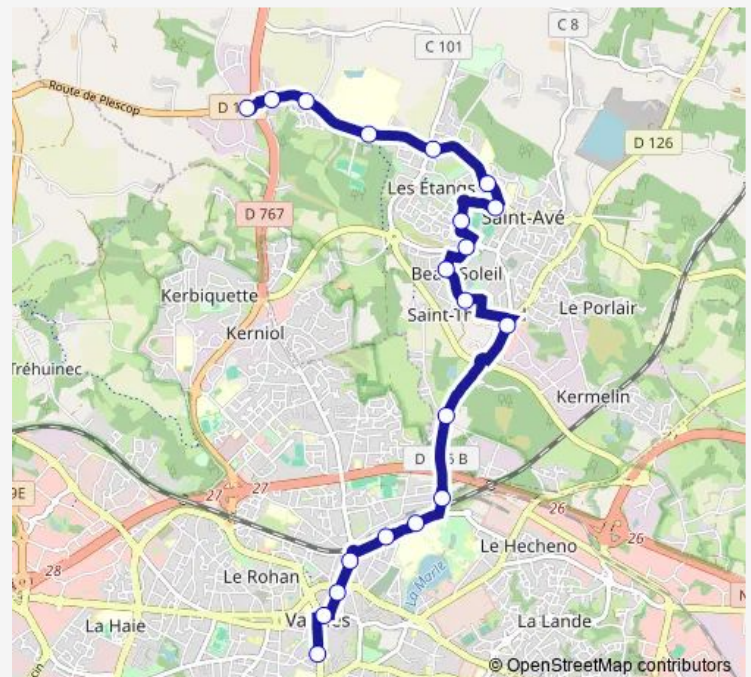

Echonova

De La Gorce

Hôpital

Gare Sncf

Pont Sncf

Hugo

Le Brix

République

Route schedule

St-Avé Le Poteau — République

Monday 11:30-17:15

Tuesday —

Wednesday —

Thursday —

Friday —

Saturday 11:30-17:15

Sunday 11:30-17:15

Route info

Direction: St-Avé Le Poteau

Stops: 20

Trip Duration: 0 hour 23 min

Direction

République — St-Avé Le Poteau

20 stops

Tuesday —

Wednesday —

Thursday —

Friday —

Saturday 12:10-18:00

Sunday 12:10-18:00

Route info

Direction: République