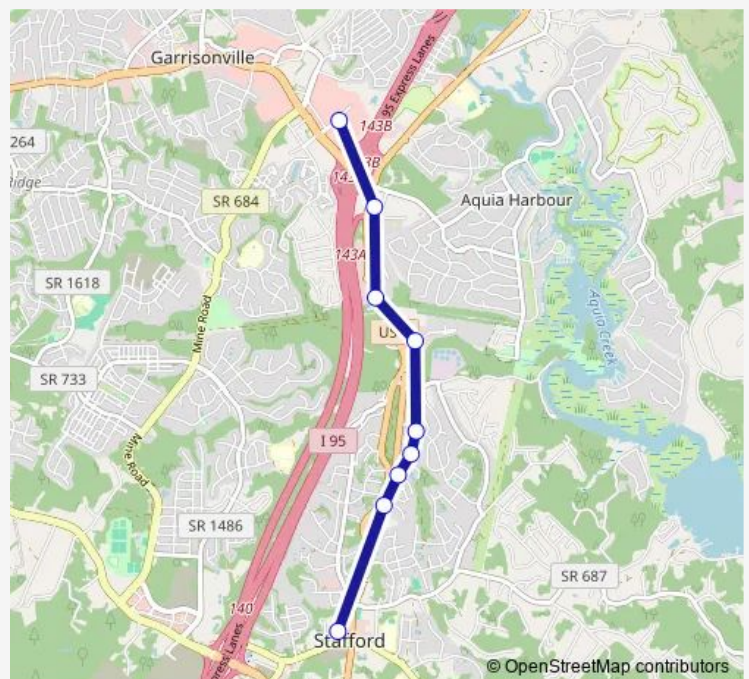

409 - Stafford Market Place (Center Point)

Route schedule

511 - Stafford County Courthouse — 409 - Stafford Market Place (Center Point)

Monday	07:30-18:30
Tuesday	07:30-18:30
Wednesday	07:30-18:30
Thursday	07:30-18:30
Friday	07:30-18:30
Saturday	—
Sunday	—

Route info

Direction: 511 - Stafford County Courthouse

Stops: 9

Trip Duration: 0 hour 19 min

D3

Direction

409 - Stafford Market Place (Center Point) — 511 - Stafford County Courthouse

16 stops

[Open route schedule](#)

409 - Stafford Market Place (Center Point)
439 - Stafford Marketplace (Bed Bath & Beyond)
402 - Stafford Market Place (T.J. Maxx)
405 - Pike Place / Staffordboro Blvd.
440 - Staffordboro Drive (Vdot Commuter Lot)
475 - Doc Stone Center / Worth Ave. (Giant)
476 - Doc Stone Center / Worth Ave. (Cici's Pizza)
403 - North Stafford Plaza (Aldi)
526 - Mine Road (Walmart)
404 - Greenspring Road (Kindercare)
36 - Aquia Towne Center (PNC Bank)
407 - Emancipation Hwy. (Aquia Business Park)
539 - Rte. 1 / Austin Park Drive (Wawa)
531 - Rte. 1 / Twin Brook Lane
532 - Rte. 1 / Canterbury Village
511 - Stafford County Courthouse

Route schedule

409 - Stafford Market Place (Center Point) — 511 - Stafford County Courthouse

Monday	07:50-18:50
Tuesday	07:50-18:50
Wednesday	07:50-18:50
Thursday	07:50-18:50
Friday	07:50-18:50
Saturday	—
Sunday	—