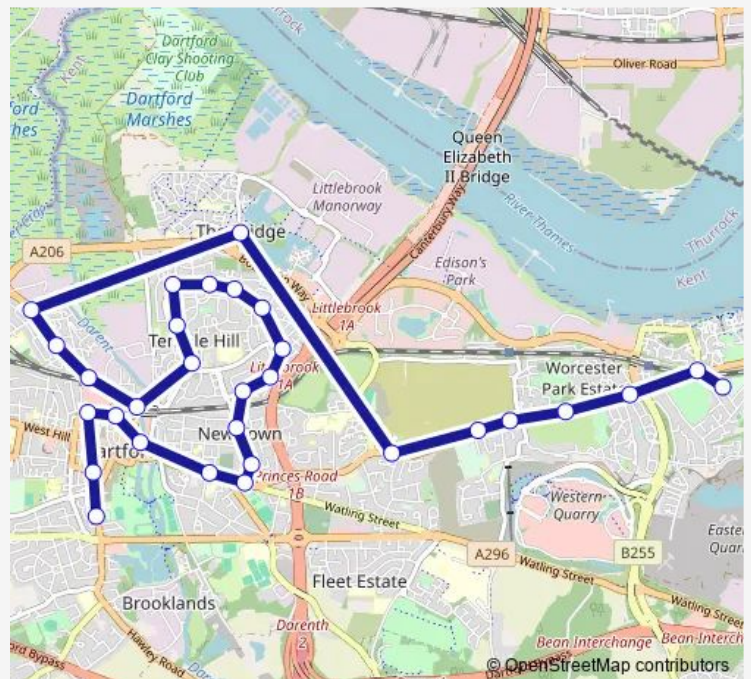

Route schedule

Fox and Hounds — Knockhall Primary School

Monday	07:38
Tuesday	07:38
Wednesday	07:38
Thursday	07:38
Friday	07:38
Saturday	—
Sunday	—

Route info

Direction: Fox and Hounds

Stops: 30

Trip Duration: 0 hour 52 min

D3 — Dartford - Temple Hill - Knockhall Primary School **BusMaps**

Alan Close

Marsh Street Roundabout

The Welsh Tavern

Elm Road

The Bull

Winston Close

Waterstone Park

The Avenue

Knockhall Primary School

Direction

Knockhall Primary School — Cranford Road

29 stops

[Open route schedule](#)

Knockhall Primary School

Waterstone Park

Route info

Direction: Knockhall Primary School

Stops: 29

Trip Duration: 0 hour 44 min

Livingstone Hospital

Holy Trinity Church

Lowfield Street

Cranford Road