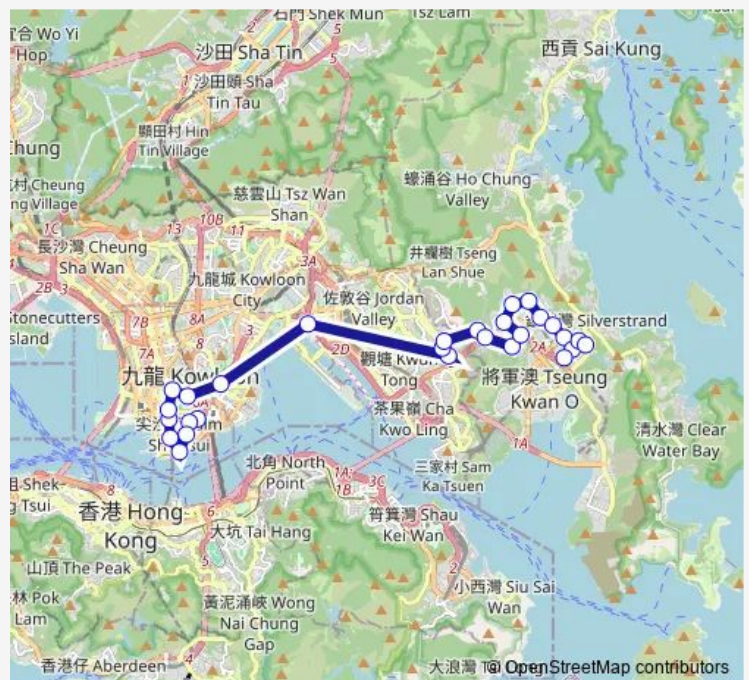

[Kmb+Ctb] HIU Kwong Street SAU MAU Ping/
Hiu Kwong Street, SAU MAU Ping Road[[Kmb] HIU Kwong Street SAU MAU Ping

Route schedule

[Ctb] Tsim SHA Tsui East[[Kmb] Tsim SHA Tsui East BUS Terminus — [Ctb] Hang HAU (North), PO Ning Road[[Kmb] Hang HAU (North)(Tseung Kwan O Hospital)

Monday	18:00-18:20
Tuesday	18:00-18:20
Wednesday	18:00-18:20
Thursday	18:00-18:20
Friday	18:00-18:20
Saturday	—
Sunday	—

Route info

Direction: [Ctb] Tsim SHA Tsui East[[Kmb] Tsim SHA Tsui East BUS Terminus

Stops: 28

Trip Duration: 1 hour 5 min

[Kmb+Ctb] SAU FAI House/
Sau FAI House SAU MAU Ping Estate, SAU MAU Ping Road[[Kmb] SAU FAI House

[Kmb+Ctb] PO TAT Estate BBI/
Po TAT Estate, PO LAM Road[[Kmb] PO TAT Estate Bbi