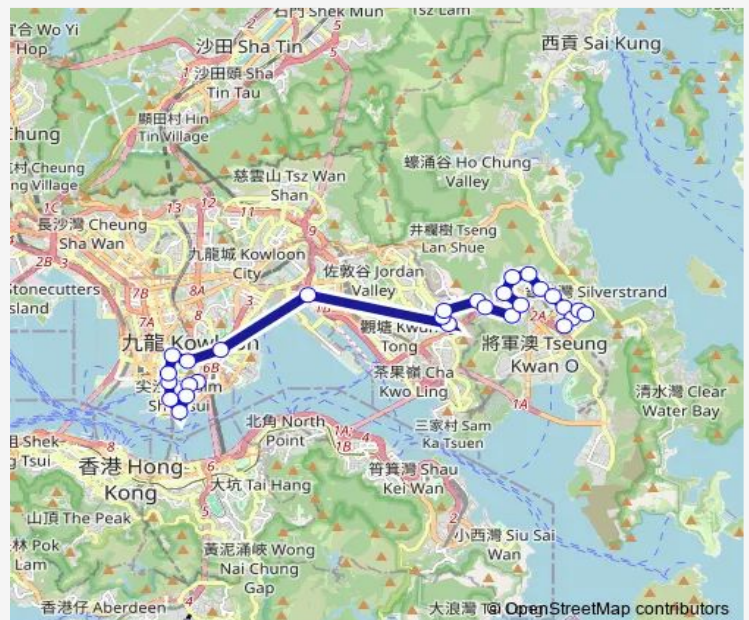

Route schedule

[Ctb] Tsim SHA Tsui East[[Kmb] Tsim SHA Tsui East BUS Terminus — [Ctb] Hang HAU (North), PO Ning Road[[Kmb+Ctb] Hang HAU (North)(Tseung Kwan O Hospital)/
Hang HAU (North), PO Ning Road[[Kmb] Hang HAU (North)(Tseung Kwan O Hospital)

Stops: 28

Trip Duration: 1 hour 22 min

[Kmb+Ctb] HIU Kwong Street SAU MAU Ping/
Hiu Kwong Street, SAU MAU Ping Road[[Kmb] HIU Kwong Street SAU MAU Ping

[Kmb+Ctb] SAU FAI House/
Sau FAI House SAU MAU Ping Estate, SAU MAU Ping Road[[Kmb] SAU FAI House