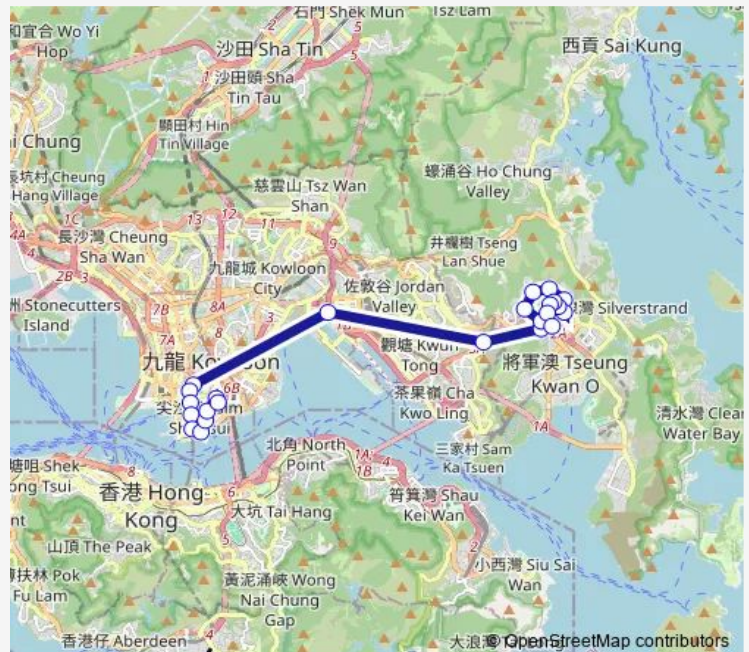

Route schedule

[Ctb] Hong Sing Garden[[Kmb+Ctb] Hong Sing Garden BUS Terminus/
Hong Sing Garden[[Kmb] Hong Sing Garden BUS Terminus — [Ctb] Tsim SHA Tsui East[[Kmb] Tsim SHA Tsui East BUS Terminus

Monday	07:35-08:05
Tuesday	07:35-08:05
Wednesday	07:35-08:05
Thursday	07:35-08:05
Friday	07:35-08:05
Saturday	07:50-08:05
Sunday	—

Route info

Direction: [Ctb] Hong Sing Garden[[Kmb+Ctb] Hong Sing Garden BUS Terminus/
Hong Sing Garden[[Kmb] Hong Sing Garden BUS Terminus

Stops: 24

Trip Duration: 1 hour 3 min

[Ctb] Verbena Heights, PO Hong Road[[Kmb+Ctb] Verbe-
na Heights/
Verbena Heights, PO Hong Road[[Kmb]
Verbena Heights