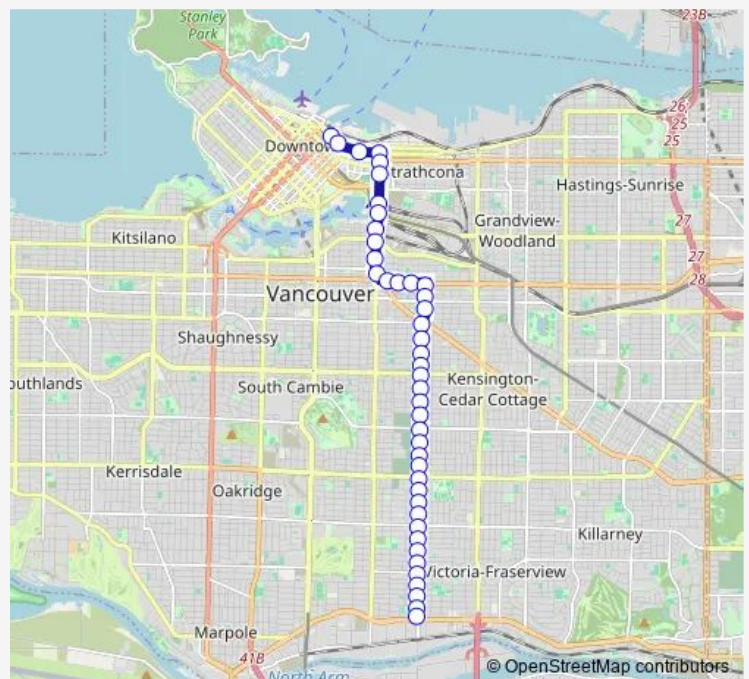

Bus 008 Fraser/Waterfront Station

[Go to website](#)

Direction

Westbound SE Marine Dr @ Poplar St — Waterfront Station @ Bay 3

43 stops

[Open route schedule](#)

Westbound SE Marine Dr @ Poplar St

Northbound Fraser St @ E 65 Ave

Northbound Fraser St @ E 31 Ave

Northbound Fraser St @ E 28 Ave

Northbound Fraser St @ E King Edward Ave

Northbound Fraser St @ E 22 Ave

Northbound Fraser St @ E 20 Ave

Route schedule

Westbound SE Marine Dr @ Poplar St — Waterfront Station @ Bay 3

Monday	04:58-01:25 ⁺¹
Tuesday	04:58-01:25 ⁺¹
Wednesday	04:58-01:25 ⁺¹
Thursday	04:58-01:25 ⁺¹
Friday	04:58-01:25 ⁺¹
Saturday	05:03-01:09 ⁺¹
Sunday	05:57-01:25 ⁺¹

Route info

Direction: Westbound SE Marine Dr @ Poplar St

Stops: 43

Trip Duration: 0 hour 46 min

008 — Fraser/Waterfront Station

Northbound Fraser St @ E 17 Ave

Northbound Fraser St @ E 14 Ave

Northbound Fraser St @ E 12 Ave

Northbound Fraser St @ E 10 Ave

Westbound E Broadway @ Fraser St