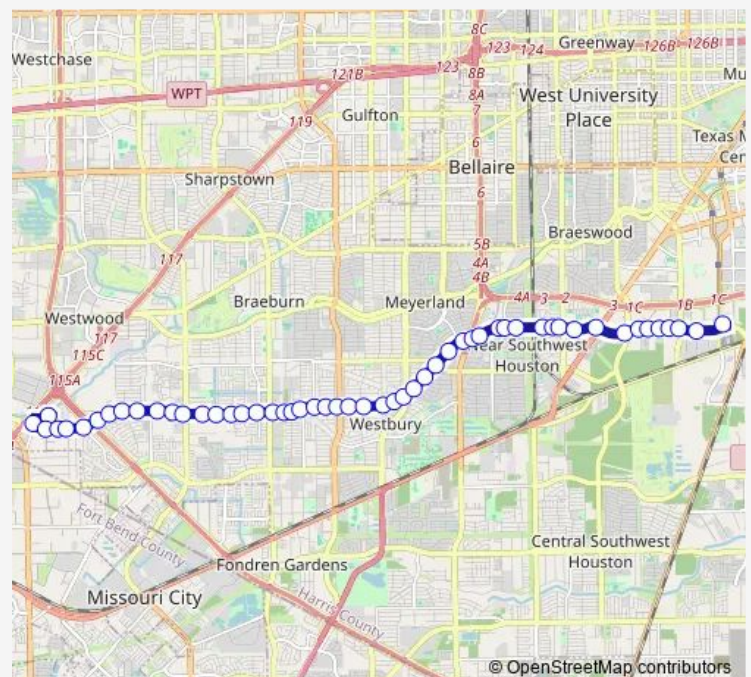

W Bellfort Ave @ Balmforth Ln

W Bellfort Ave @ Willowbend Blvd

W Bellfort Ave @ Briarbend Dr

### Route info

Direction: Fannin South Transit Center

Stops: 52

Trip Duration: 0 hour 38 min

008 — West Bellfort

W Belfort Ave @ Moonlight Dr

W Belfort Ave @ Chimney Rock Rd

W Belfort Ave @ Checkerboard St

W Belfort Ave @ Burdine St

W Belfort Ave @ Mullins Dr

W Belfort Ave @ Rampart St

W Belfort Ave @ Hillcroft Ave

W Belfort Ave @ Kirkside Dr

W Belfort Ave @ Albury Dr

W Belfort Ave @ Bob White Dr

W Belfort Ave @ Sandpiper Dr