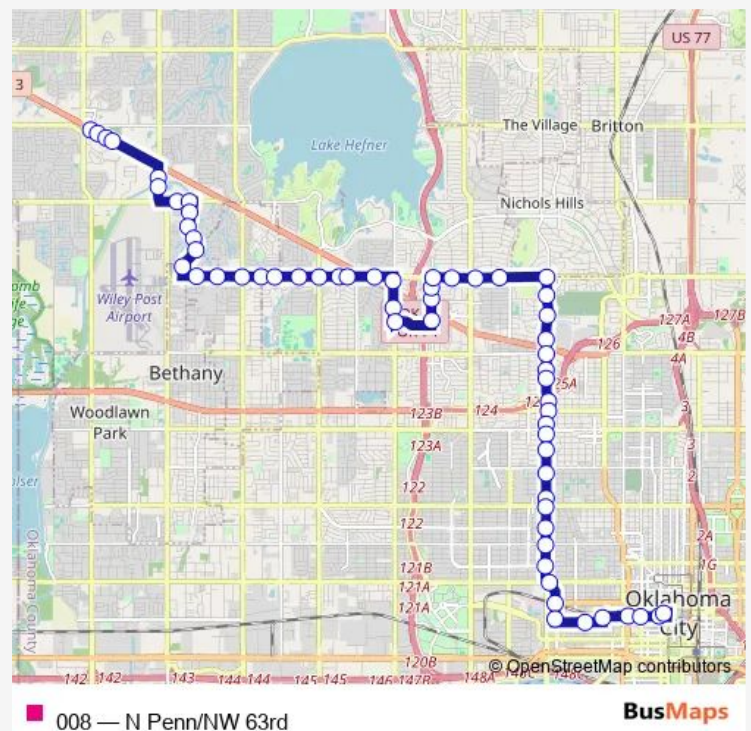

NW 63rd ST @ Libby Ave

NW 63rd & Meridian

NW 63rd ST @ Holiday Pl

Route schedule

Northwest Expressway @ Council Rd — Transit Center
BAY H

Monday 05:23-18:23

Tuesday 05:23-18:23

Wednesday 05:23-18:23

Thursday 05:23-18:23

Friday 05:23-18:23

Saturday 07:53-17:53

Sunday 07:53-17:53

Route info

Direction: Northwest Expressway @ Council Rd

Stops: 60

Trip Duration: 1 hour 7 min

NW 63rd ST @ N Utah Ave

NW 63rd st @ Northwest Expressway

Portland @ 63rd st lb

Portland Ave and NW 59th lb

NW 56th & Portland

Independence & NW 56th

N Independence AVE @ NW 60th St

N Independence AVE @ NW 61st Pl

Route info

Direction: Transit Center BAY H

Stops: 60

Trip Duration: 1 hour 8 min

N Pennsylvania AVE @ Waterford Blvd

NW 63rd ST @ N Pennsylvania Ave

NW 63rd ST @ N Hillcrest Ave

NW 63rd ST @ Grandview Pl