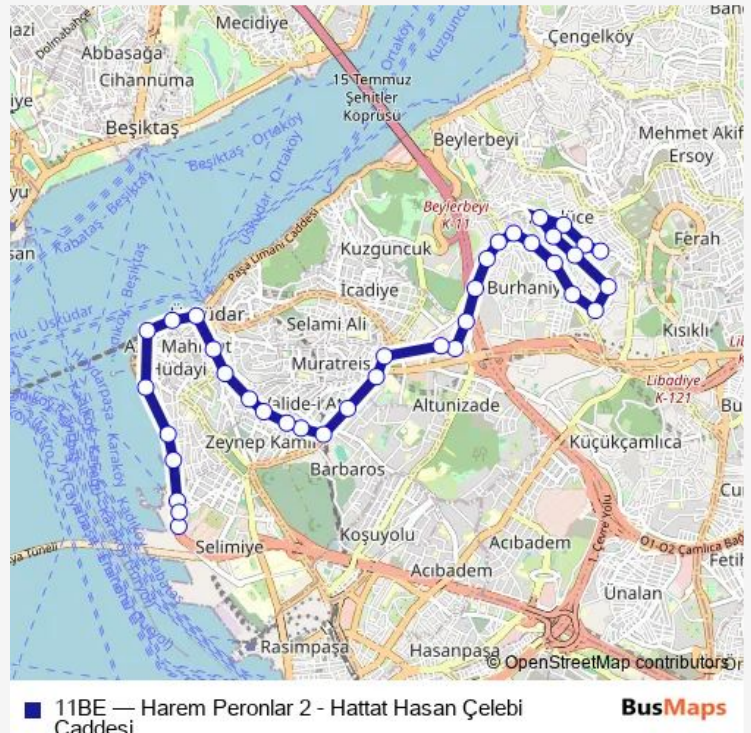

Bus 11BE Harem Peronlar 2 - Hattat Hasan Çelebi Caddesi

[Go to website](#)

Direction

HATTAT HASAN ÇELEBİ CADDESİ — HAREM PERONLAR 2

37 stops

[Open route schedule](#)

HATTAT HASAN ÇELEBİ CADDESİ

ÇANKAYA SOKAK

DEREİÇİ

Burhaniye Mahallesi

Ziya Paşa

Nuribey

Yunus Emre

Nurbaba Sokak

SAĞLIK OCAĞI

Şehriban Hatun Camii

Mefkure Sokak

Çamlica Caddesi

Abdullağa Caddesi

Burhaniye Camii

Şifa Kuyusu

İstanbul Şehir Üniversitesi

ALTUNİZADE METROBÜS

ALTUNİZADE

BAĞLARBAŞI

MARMARA ÜNİVERSİTESİ İLAHİYAT FAKÜLTESİ

PAZARBAŞI

Route schedule

HATTAT HASAN ÇELEBİ CADDESİ — HAREM PERONLAR 2

Monday 06:25-20:10

Tuesday 06:25-20:10

Wednesday 06:25-20:10

Thursday 06:25-20:10

Friday 06:25-20:10

Saturday 06:25-20:10

Sunday —

Route info

Direction: HATTAT HASAN ÇELEBİ CADDESİ

Stops: 37

Trip Duration: 0 hour 29 min