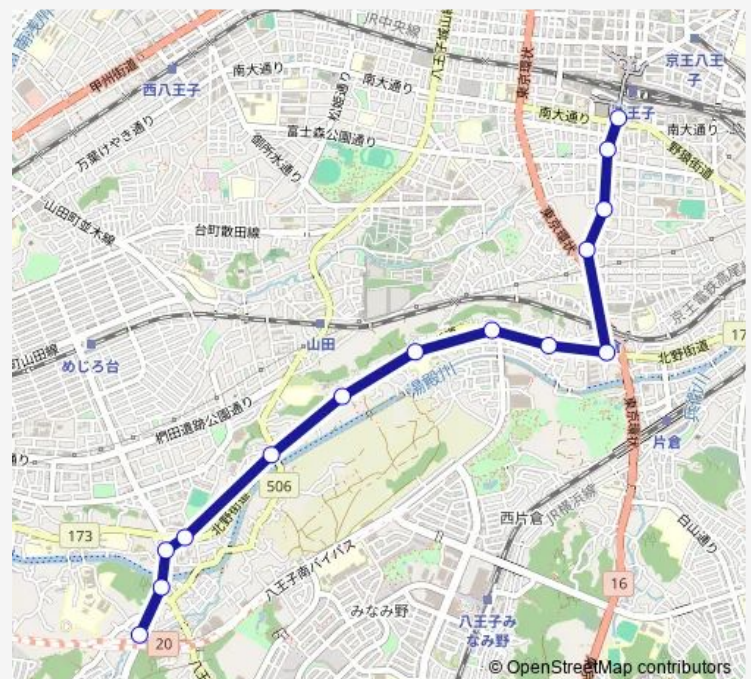

Direction

榛名橋 — 八王子駅南口

14 stops

[Open route schedule](#)

- 榛名橋
- 下寺田
- 梶田
- 要石
- 上小比企
- 中小比企
- 由井第三小前
- 下小比企
- 時田
- 片倉城址
- 子安坂上
- とちのき坂
- 子安三丁目
- 八王子駅南口

Route schedule

榛名橋 — 八王子駅南口

Monday	14:45-18:28
Tuesday	14:45-18:28
Wednesday	14:45-18:28
Thursday	14:45-18:28
Friday	14:45-18:28
Saturday	—
Sunday	—

Route info

Direction: 榛名橋

Stops: 14

Trip Duration: 0 hour 21 min

八 8 4-出庫 Bus time schedules and route maps are available in an offline PDF at busmaps.com. Use the busmaps.com website to see live bus times, train schedule or subway schedule, and step-by-step directions for all public transit in Hachioji

The schedule is provided in the local timezone. Times with "(+1)" indicate departures on the next day.

PDF file created on 2025-02-26

2024 BusMaps.com - All Rights Reserved