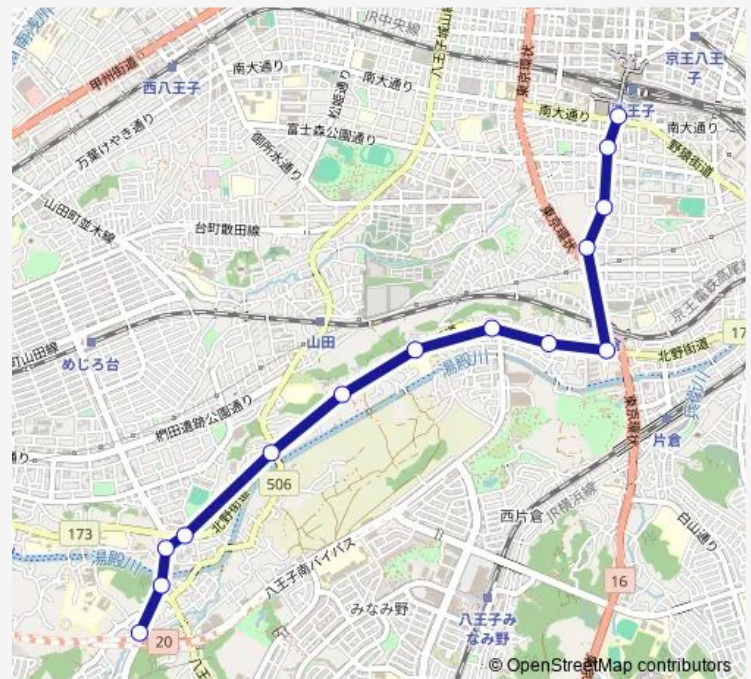

### Direction

榛名橋 — 八王子駅南口

14 stops

[Open route schedule](#)

- 榛名橋
- 下寺田
- 梶田
- 要石
- 上小比企
- 中小比企
- 由井第三小前
- 下小比企
- 時田
- 片倉城址
- 子安坂上
- とちのき坂
- 子安三丁目
- 八王子駅南口

### Route schedule

榛名橋 — 八王子駅南口

Monday	14:45-18:28
Tuesday	14:45-18:28
Wednesday	14:45-18:28
Thursday	14:45-18:28
Friday	14:45-18:28
Saturday	—
Sunday	—

### Route info

Direction: 榛名橋

Stops: 14

Trip Duration: 0 hour 19 min

八 8 4-出庫 Bus time schedules and route maps are available in an offline PDF at [busmaps.com](https://busmaps.com). Use the [busmaps.com](https://busmaps.com) website to see live bus times, train schedule or subway schedule, and step-by-step directions for all public transit in Hachioji