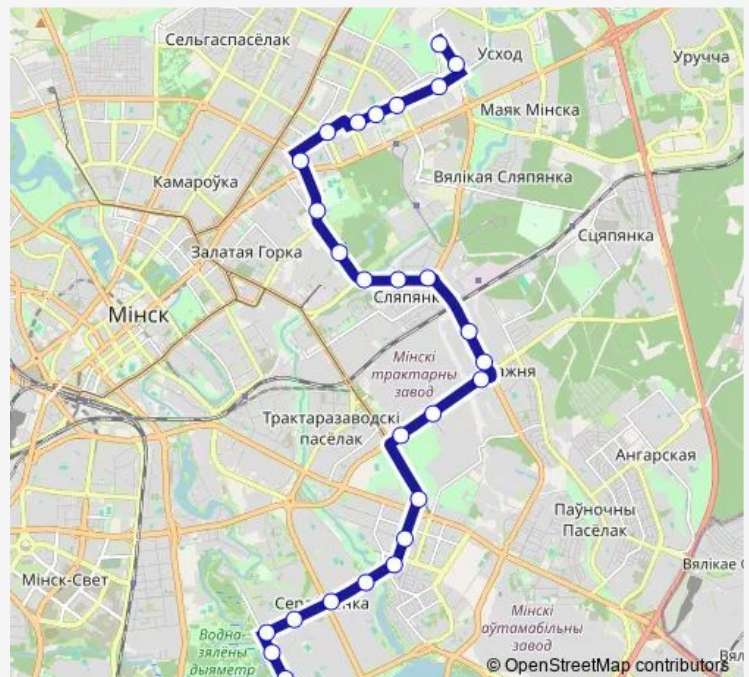

Trolleybus 35

[Go to website](#)

Direction

undefined — undefined

0 stops

[Open route schedule](#)

Route schedule

undefined — undefined

Monday 05:02-21:06

Tuesday 05:02-21:06

Wednesday 05:02-21:06

Thursday 05:02-21:06

Friday 05:02-21:06

Saturday 05:09-22:30

Sunday 05:09-22:30

Route info

Direction:

Stops: 0

Trip Duration: – min

Direction

undefined — undefined

0 stops

[Open route schedule](#)

Route schedule