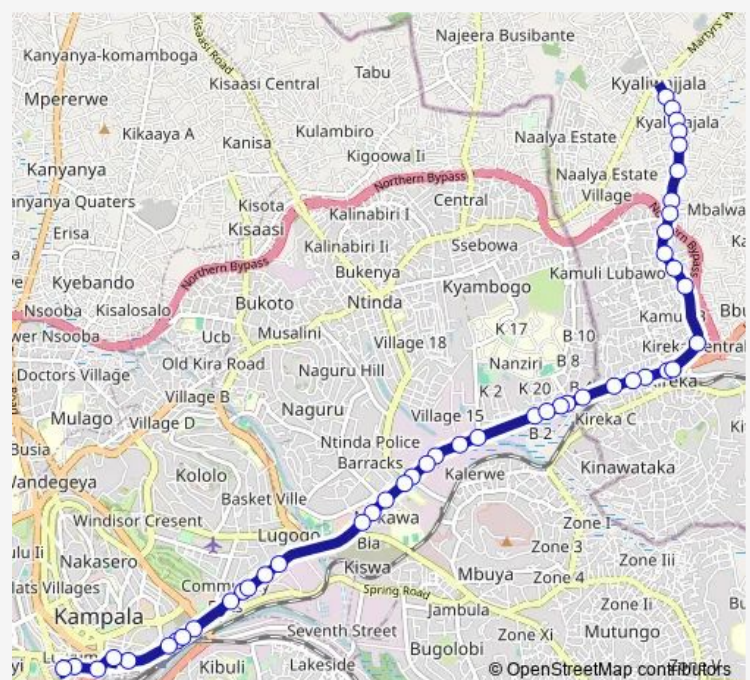

Warid Clock Tower - Airtel Headquarters

British American Tobacco

Archer Rd - New Vision

Lugogo Shopping Mall - Shoprite (Jinja Rd)

Utoda Nakawa

Route schedule

Kampala Old Taxi Park — Cornerstone Shoppers (Kyaliwajjala)

Monday 06:30-19:00

Tuesday 06:30-19:00

Wednesday 06:30-19:00

Thursday 06:30-19:00

Friday 06:30-19:00

Saturday 06:30-19:00

Sunday 06:30-19:00

Route info

Direction: Kampala Old Taxi Park

Stops: 50

Trip Duration: 1 hour 7 min

■ IC021 — Kyaliwajjala-Old Taxi Park

Kagate - Yuasa

Nakawa Vocational Institute - Management Training And
Advisory Centre (Mtac)

Spear Motors - Jinja And Ntinda Rd Jct