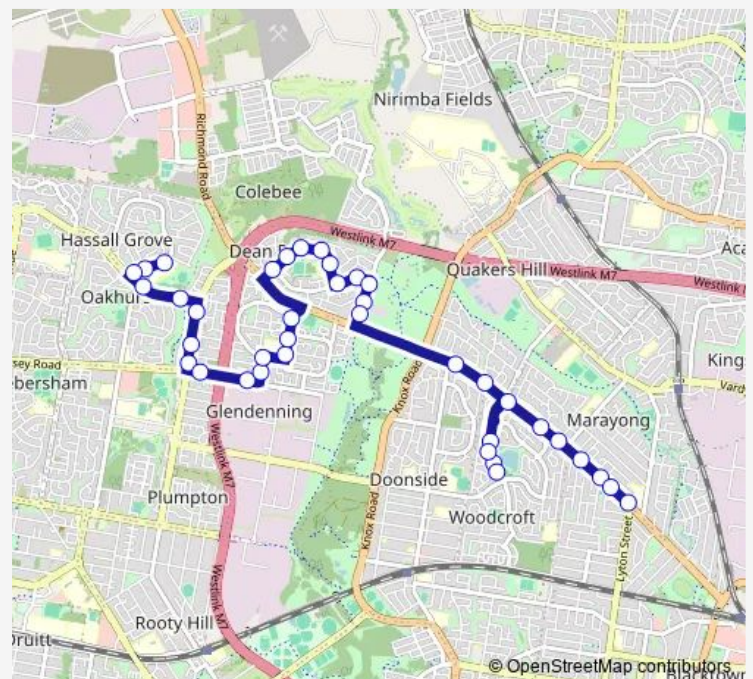

Lamb St Opp Royal Av

Lamb St Opp Enterprise Dr

Adrienne St Before Azzopardi Av

Adrienne St At Armitage Dr

Golding Dr After Armitage Dr

Golding Dr Opp Winten Dr

Golding Dr Before Armitage Dr

Yarramundi Dr Opp Hoyle Dr

Yarramundi Dr At Durward St

Yarramundi Dr At Nathan Cres

Yarramundi Dr At Books St

Yarramundi Dr Opp William Dean Public School

Route schedule

St Clare's Catholic High School, Buckwell Dr — Marayong Public School, Richmond Rd

Monday	14:36
Tuesday	14:36
Wednesday	14:36
Thursday	14:36
Friday	14:36
Saturday	—
Sunday	—

Route info

Direction: St Clare's Catholic High School, Buckwell Dr

Stops: 38

Trip Duration: 0 hour 30 min

6546 — St Clare's HS to Marayong PS via Woodcroft

Hoyle Dr At Yarramundi Dr

Hoyle Dr Opp Wayne St

Symonds Rd Opp Hoyle Dr

30 Symonds Rd

Symonds Rd Opp St Elizabeth Nursing Home

Richmond Rd Opp Hill End Rd

Richmond Rd Near Falmouth Rd

Woodcroft Dr Opp Sandstock Pl