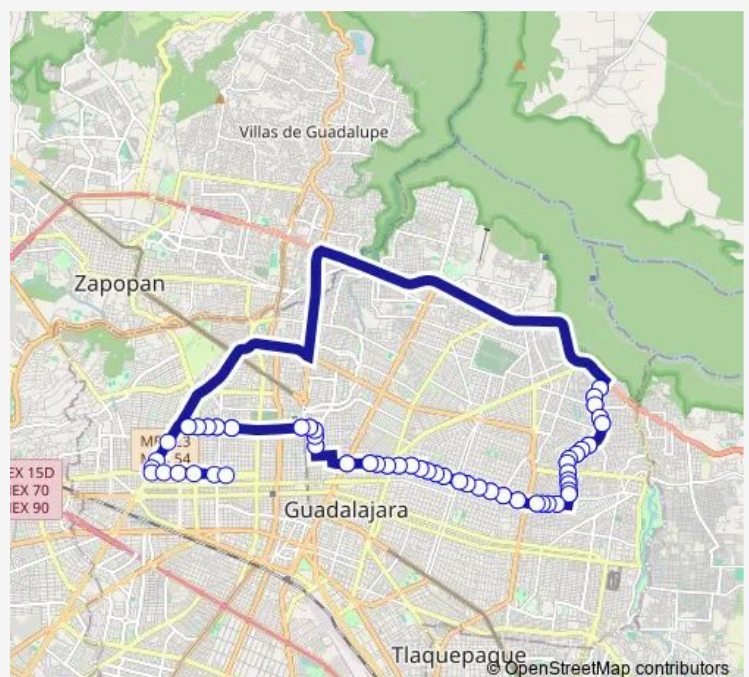

Thursday 04:57

Friday 04:57

Saturday 04:57

Sunday 05:02

Route info

Direction: Miguel Noriega

Stops: 99

Trip Duration: 2 hour 21 min