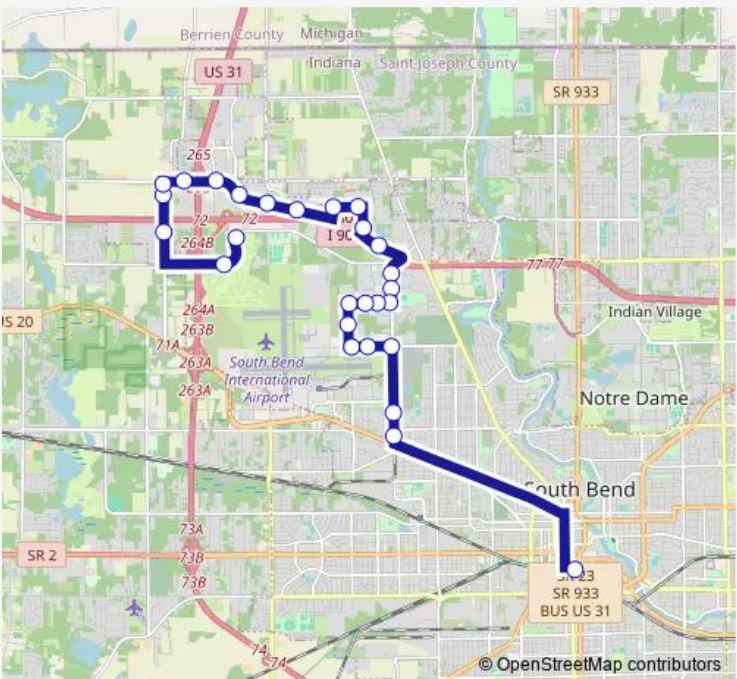

# Bus 16 li Blackthorn Express li

[Go to website](#)

**Direction**  
 South Bend Career Academy at Nimitz Parkway — South Street Station  
 27 stops  
[Open route schedule](#)

- South Bend Career Academy at Nimitz Parkway
- Old Cleveland Rd at Nephrology
- Olive & Enterprise
- Olive Rd (before Bridge)
- Olive & Brick
- Brick Rd & Technology Dr
- Cleveland & Ameritech
- Cleveland Rd at USF Holland
- Cleveland Road at (old) Mayflower Road
- Cleveland Rd at PEI Genesis
- Ralph Jones Dr & Megan Beeler Ct
- William Richardson Dr & Ralph Jones Ct
- Ralph Jones Dr at Federal Mogul
- Cleveland & Deahl
- Bendix Dr & Sugar Maple Ln (north)
- Bendix Dr & Sugar Maple Ln (south)
- Boland & Bendix (in)
- Boland & Kenmore (in)
- Boland at Logan Industries
- Boland & Foundation Dr
- Boland & Foundation Ct

Route schedule  
 South Bend Career Academy at Nimitz Parkway — South Street Station

Monday	07:20-17:10
Tuesday	07:20-17:10
Wednesday	07:20-17:10
Thursday	07:20-17:10
Friday	07:20-17:10
Saturday	—
Sunday	—

**Route info**  
 Direction: South Bend Career Academy at Nimitz Parkway  
 Stops: 27  
 Trip Duration: 0 hour 45 min

■ 16 li — Blackthorn Express li **BusMaps**

Lathrop & Foundation Dr

Lathrop at North American Signs/Mccormick

## Route info

Direction: South Street Station

Stops: 19

Trip Duration: 0 hour 30 min

16 li Bus time schedules and route maps are available in an offline PDF at busmaps.com. Use the busmaps.com website to see live bus times, train schedule or subway schedule, and step-by-step directions for all public transit in South Bend