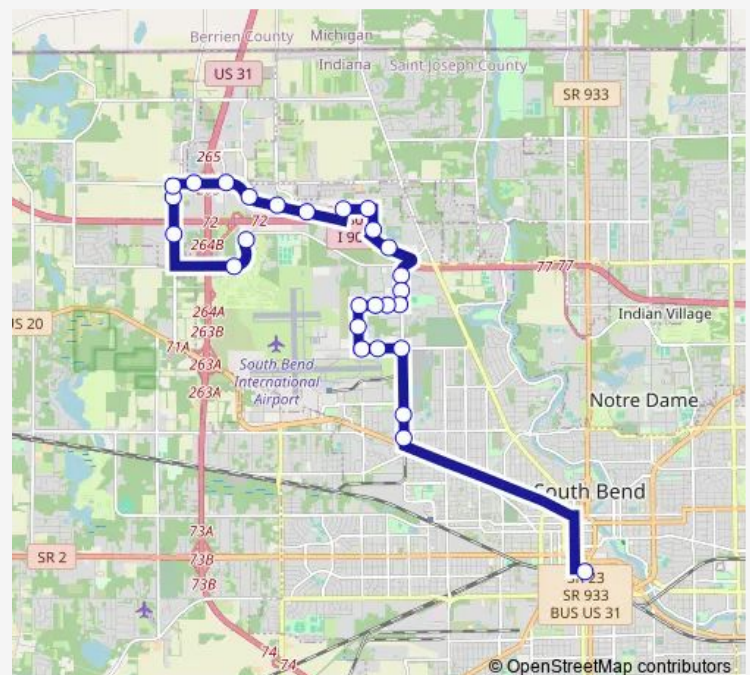

### Direction

South Bend Career Academy at Nimitz Parkway — South Street Station

27 stops

[Open route schedule](#)

South Bend Career Academy at Nimitz Parkway

Old Cleveland Rd at Nephrology

Olive & Enterprise

### Route schedule

South Bend Career Academy at Nimitz Parkway — South Street Station

Monday 07:20-17:10

Tuesday 07:20-17:10

Wednesday 07:20-17:10

Thursday 07:20-17:10

Friday 07:20-17:10

Saturday —

### Route info

Direction: South Bend Career Academy at Nimitz Parkway

Stops: 27

Trip Duration: 0 hour 45 min

16 II — Blackthorn Express li

Lathrop & Foundation Dr

Lathrop at North American Signs/Mccormick

Lathrop & Bendix Dr