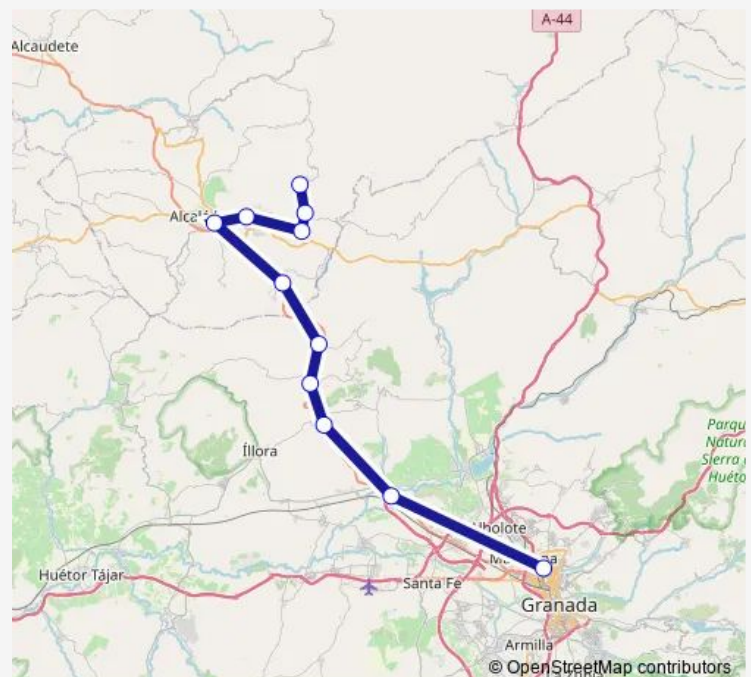

Bus ALSA - Gra-Fraxar Granada-Frailes por Alcala Rea

[Go to website](#)

Direction

Granada — Frailes

11 stops

[Open route schedule](#)

Granada

Pinos Puente

Frailes

Route schedule

Granada — Frailes

Monday 15:30

Tuesday 15:30

Wednesday 15:30

Thursday 15:30

Friday 15:30

Saturday —

Sunday —

Route info

Direction: Granada

Stops: 11

Trip Duration: 1 hour 55 min

■ ALSA - Gra-Fraxar — Granada-Frailes por Alcala Rea

ALSA - Gra-Fraxar Bus time schedules and route maps are available in an offline PDF at busmaps.com. Use the busmaps.com website to see live bus times, train schedule or subway schedule, and step-by-step directions for all public transit in Frailes

The schedule is provided in the local timezone. Times with "(+1)" indicate departures on the next day.

PDF file created on 2025-01-16

2024 BusMaps.com - All Rights Reserved