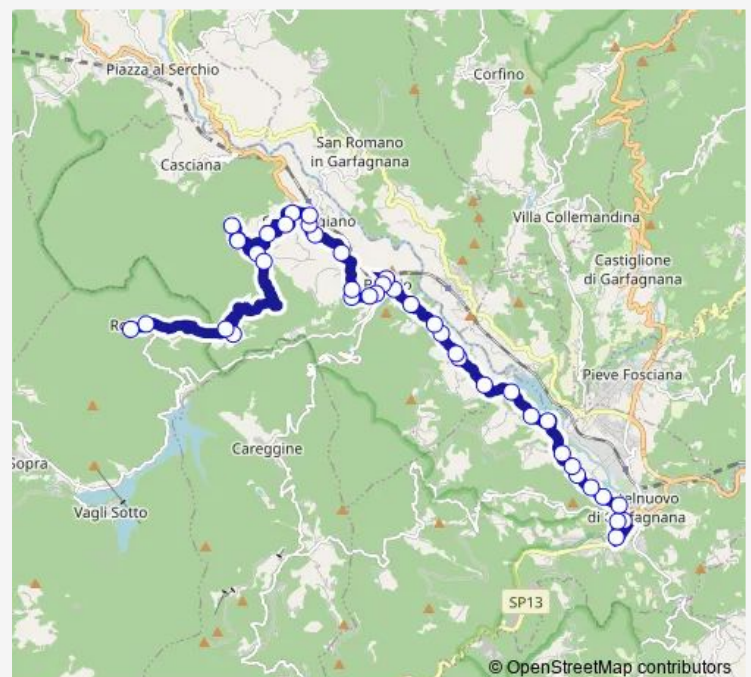

**Direction**

Sillicano Piazza — Repubblica 2

14 stops

[Open route schedule](#)

Sillicano Piazza

Bv.Gragnanella

Loc.Capanna

Antisciana

## Route schedule

Sillicano Piazza — Repubblica 2

Monday 07:51

Tuesday 07:51

Wednesday 07:51

Thursday 07:51

Friday 07:51

Saturday 07:51

## Route info

Direction: Sillicano Piazza

Stops: 14

Trip Duration: 0 hour 20 min

**Direction**

Repubblica 2 — Sillicano Piazza

19 stops

[Open route schedule](#)