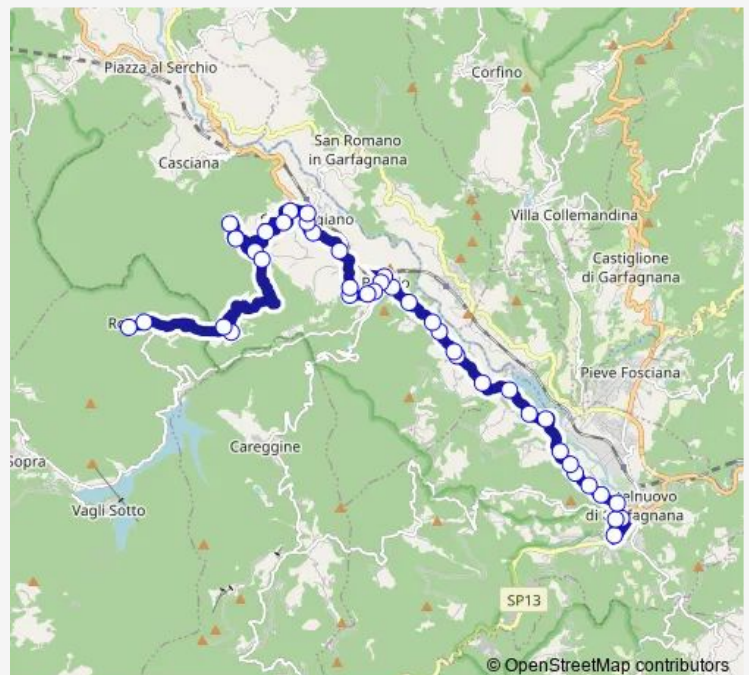

Castelnuovo Cc 2

Via Azzi Ponte

Via Azzi Ang.Carbonaia

Repubblica 1

Route schedule

Gragnanella — Repubblica 1

Monday 12:45-13:30

Tuesday 12:45-13:30

Wednesday 12:45-13:30

Thursday 12:45-13:30

Friday 12:45-13:30

Saturday 12:45-13:30

Sunday —

Route info

Direction: Gragnanella

Stops: 14

Trip Duration: 0 hour 11 min

E53 — Castelnuovo-Casciana-Cascianella-Roggio

Direction

Repubblica 1 — Sillicano Piazza

14 stops

[Open route schedule](#)

Repubblica 1

Via Azzi Ang.Carbonaia

Antisciana

Loc.Capanna

Gragnanella

Sillicano Piazza

Route schedule

Repubblica 1 — Sillicano Piazza

Monday	—
Tuesday	—
Wednesday	—
Thursday	11:00
Friday	—
Saturday	—
Sunday	—

Route info