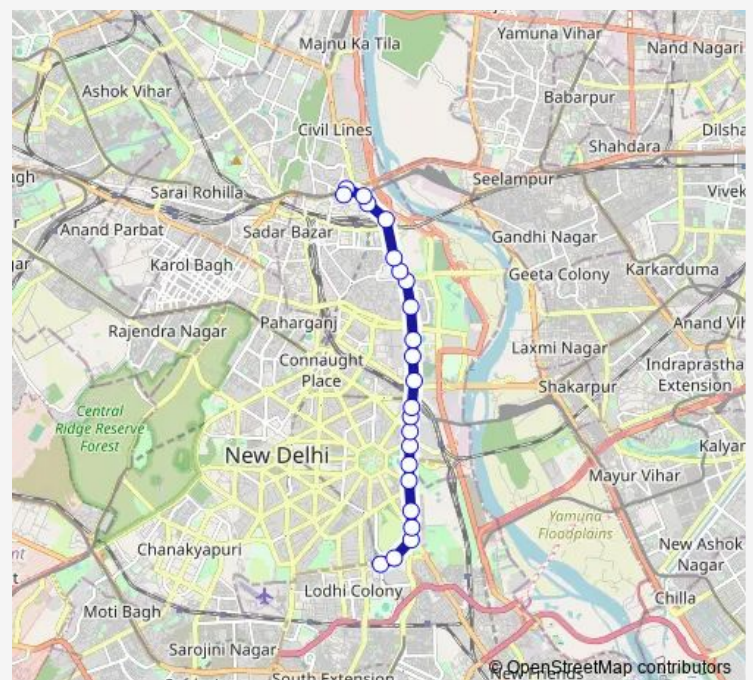

Bus 405Istldown

[Go to website](#)

Direction

Sunehari Pulla Depot / Jawahar Lal Nehru Stadium Terminal — Mori Gate Terminal

23 stops

[Open route schedule](#)

Sunehari Pulla Depot / Jawahar Lal Nehru Stadium Terminal

Red Fort

Gpo

Guru Govind Singh University (Kashmere Gate)

Route schedule

Sunehari Pulla Depot / Jawahar Lal Nehru Stadium Terminal — Mori Gate Terminal

Monday 09:15-20:15

Tuesday 09:15-20:15

Wednesday 09:15-20:15

Thursday 09:15-20:15

Friday 09:15-20:15

Saturday 09:15-20:15

Sunday 09:15-20:15

Route info

Direction: Sunehari Pulla Depot / Jawahar Lal Nehru Stadium Terminal

Stops: 23

Trip Duration: 0 hour 38 min

405Istldown

Isbt Kashmere Gate

Isbt Nityanand Marg

Mori Gate Terminal

405Isbtldown Bus time schedules and route maps are available in an offline PDF at busmaps.com. Use the busmaps.com website to see live bus times, train schedule or subway schedule, and step-by-step directions for all public transit in New Delhi