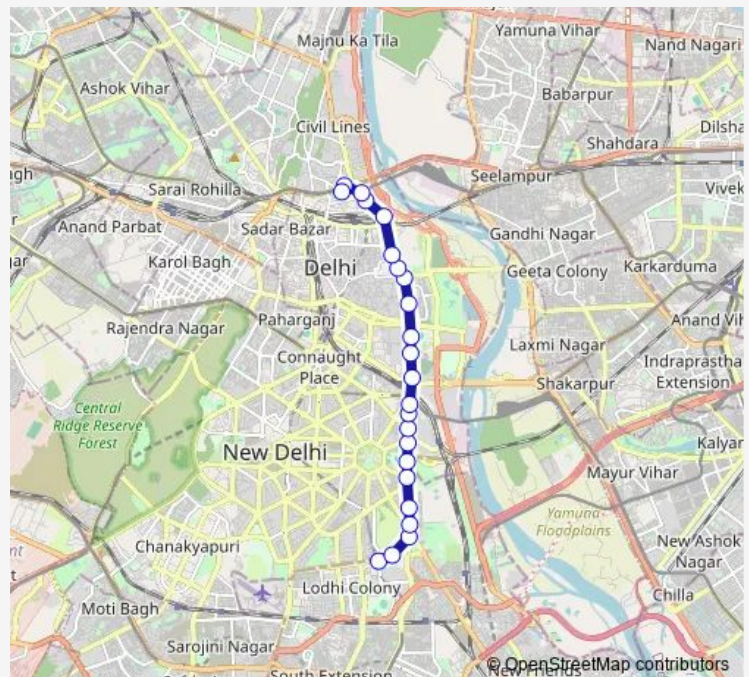

Red Fort

Gpo

Guru Govind Singh University (Kashmere Gate)

Route schedule

Sunehari Pulla Depot / Jawahar Lal Nehru Stadium Terminal — Mori Gate Terminal

Monday 09:15-20:15

Tuesday 09:15-20:15

Wednesday 09:15-20:15

Thursday 09:15-20:15

Friday 09:15-20:15

Saturday 09:15-20:15

Sunday 09:15-20:15

Route info

Direction: Sunehari Pulla Depot / Jawahar Lal Nehru Stadium Terminal

Stops: 23

Trip Duration: 0 hour 38 min

405Istldown

Isbt Kashmere Gate

Isbt Nityanand Marg

Mori Gate Terminal

405Istldown Bus time schedules and route maps are available in an offline PDF at busmaps.com. Use the busmaps.com website to see live bus times, train schedule or subway schedule, and step-by-step directions for all public transit in New Delhi