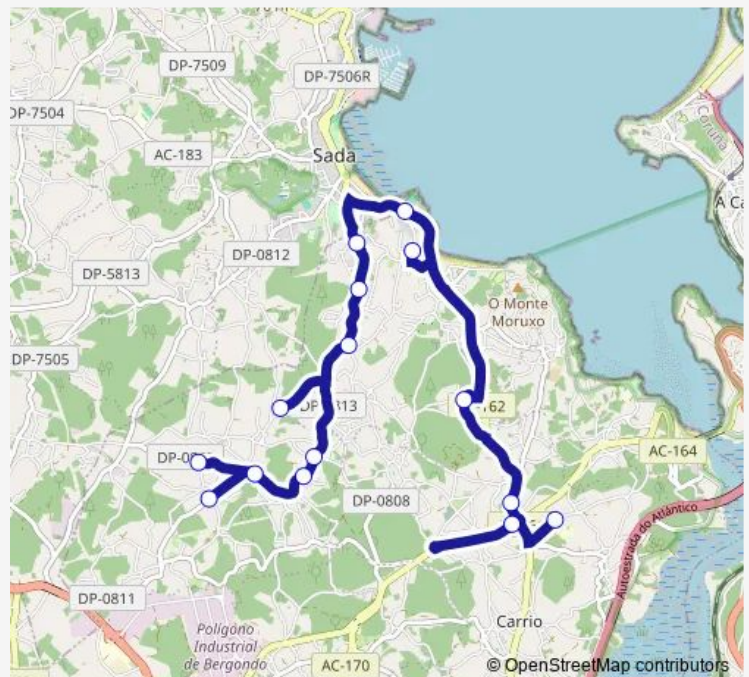

Tuesday 15:10-15:55

Wednesday 15:10-15:55

Thursday —

Friday 15:10-15:55

Saturday —

Sunday —

Route info

Direction: Centro Saude Bergondo

Stops: 15

Trip Duration: 0 hour 21 min

XG871069 — Centro saúde Bergondo-Ferreiros

Direction

Ferreiros — Centro Saude Bergondo

15 stops

[Open route schedule](#)

Ferreiros