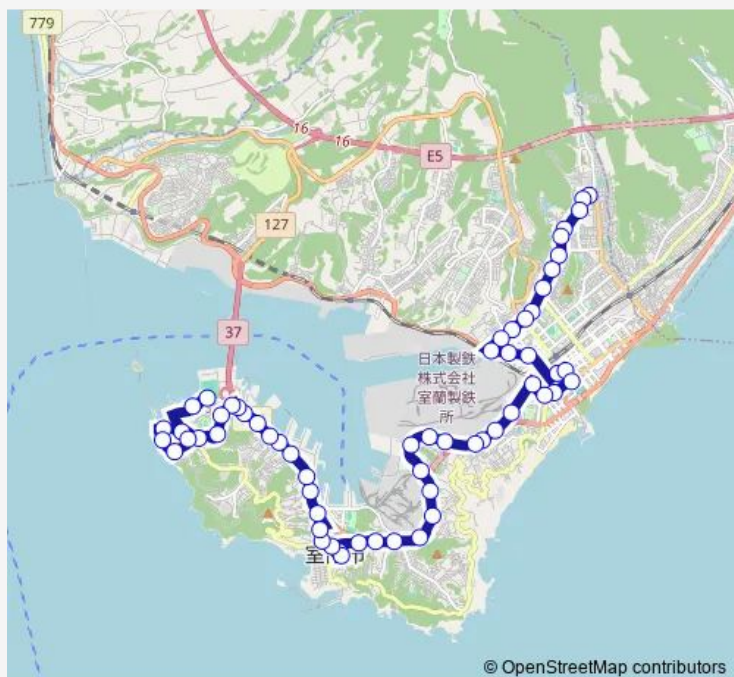

Bus 7 絵鞆・工大線 (中島→祝津経由)

[Go to website](#)

Direction

工大 — みたら・水族館前

60 stops

[Open route schedule](#)

工大

水元団地

変電所前

清滝不動尊前

天神町

知利別会館前

知利別郵便局前

知利別 2 丁目

知利別 1 丁目

東通

中島町 1 丁目

仲通

中島入口

中島新町

太平橋

東町 2 丁目

東町中央

東町ターミナル

汐見

未広

弥生ショッピングセンター

Route schedule

工大 — みたら・水族館前

Monday 06:20

Tuesday 06:20

Wednesday 06:20

Thursday 06:20

Friday 06:20

Saturday —

Sunday —

Route info

Direction: 工大

Stops: 60

Trip Duration: 1 hour 10 min

© OpenStreetMap contributors

■ 7 絵鞆・工大線 (中島→祝津経由)

BusMaps