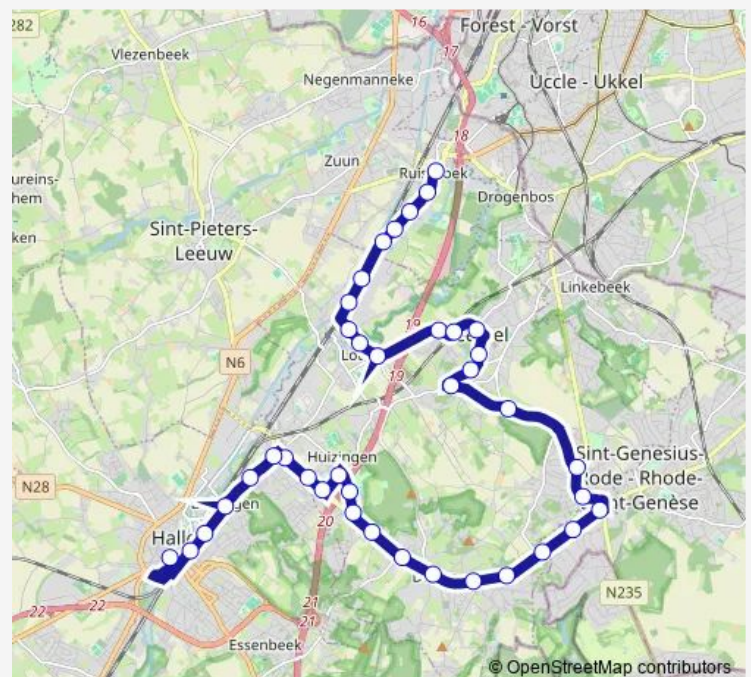

Sint-Genesius-Rode Ten Broek

Route schedule

Ruisbroek Kerk — Halle Park

Monday —

Tuesday 21:18-02:00⁺¹

Wednesday 03:00-05:00

Thursday —

Friday —

Saturday —

Sunday —

Route info

Direction: Ruisbroek Kerk

Stops: 39

Trip Duration: 0 hour 43 min

Alseberg Oude Nijvelsebaan

Dworp Destelheide