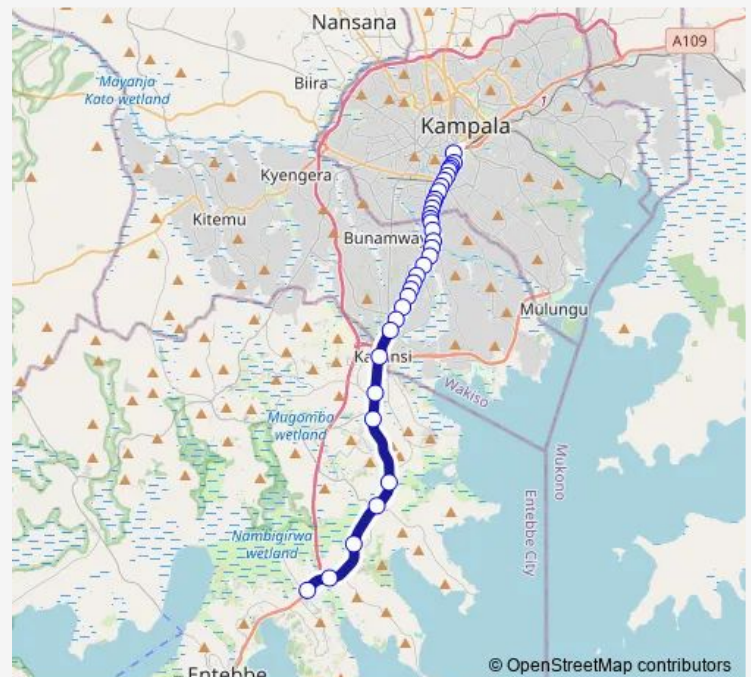

Thursday 06:30-19:00

Friday 06:30-19:00

Saturday 06:30-19:00

Sunday 06:30-19:00

Route info

Direction: Mpala - Galugasi

Stops: 35

Trip Duration: 1 hour 16 min