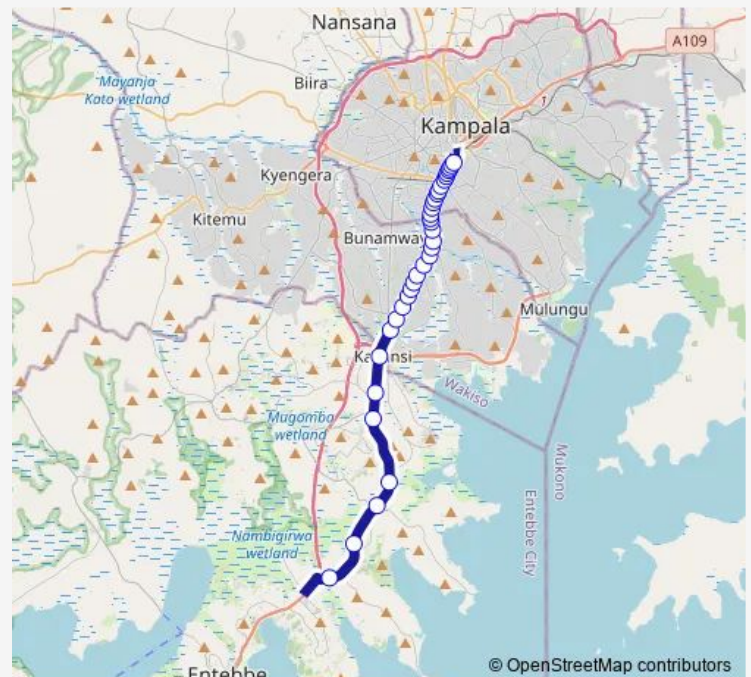

Thursday 06:30-19:00

Friday 06:30-19:00

Saturday 06:30-19:00

Sunday 06:30-19:00

Route info

Direction: Usafi Taxi Park

Stops: 36

Trip Duration: 1 hour 34 min

■ IC142 — Nkumba-Usafi Taxi Park

BusMaps

Full Gospel Church - Zana Sign Post

Lubowa Police Station

Mogas Seguku

Seguku Market

Seguku Sign Post

Mildmay Health Centre