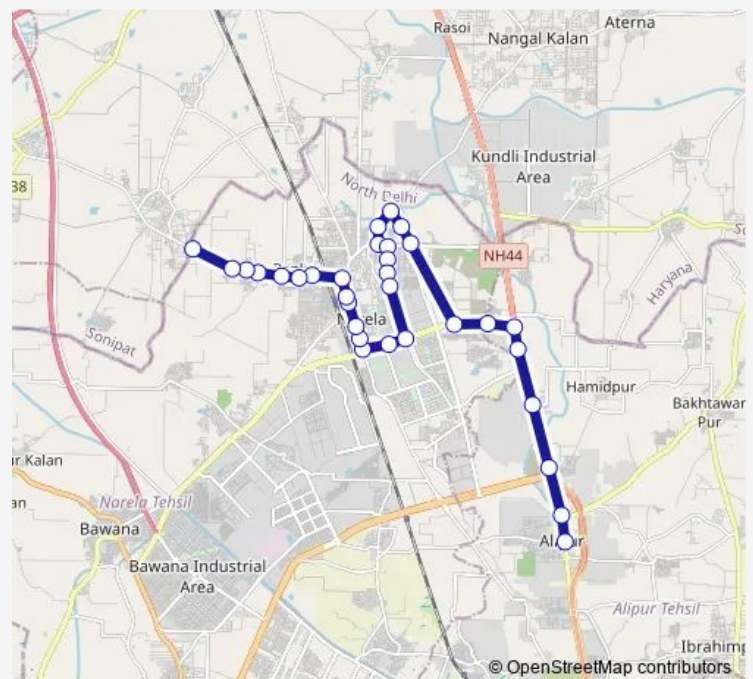

Thursday 12:38-17:10

Friday 12:38-17:10

Saturday 12:38-17:10

Sunday 12:38-17:10

Route info

Direction: Alipur Village GT Road

Stops: 32

Trip Duration: 1 hour 15 min