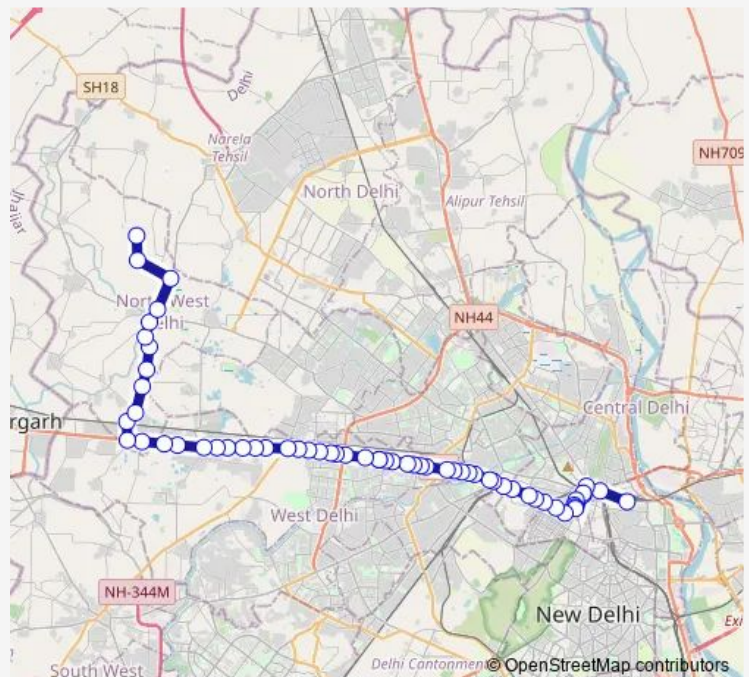

Bus 924up

[Go to website](#)

Direction

Old Delhi Railway Station (T) — Majra Dabas Village

60 stops

[Open route schedule](#)

Old Delhi Railway Station (T)

Tees Hazari Animal Hospital Mori Gate

Ashok Park Main

Ram Pura

Jai Dev Park

Route schedule

Old Delhi Railway Station (T) — Majra Dabas Village

Monday 06:25-20:35

Tuesday 06:25-20:35

Wednesday 06:25-20:35

Thursday 06:25-20:35

Friday 06:25-20:35

Saturday 06:25-20:35

Sunday 06:25-20:35

Route info

Direction: Old Delhi Railway Station (T)

Stops: 60

Trip Duration: 2 hour 20 min