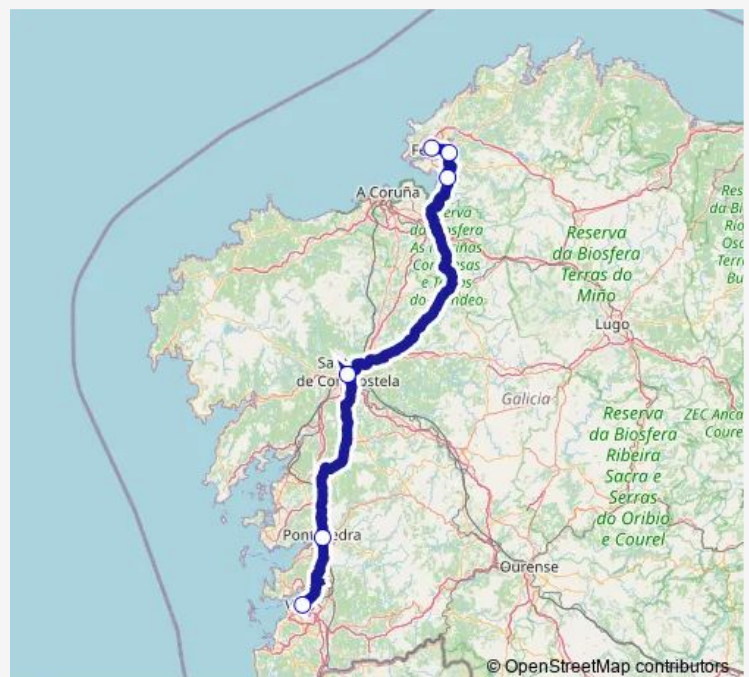

### Route schedule

Vigo E.I. — Ferrol E.A.

Monday	12:35-14:45
Tuesday	12:35-14:45
Wednesday	12:35-14:45
Thursday	12:35-14:45
Friday	12:35-14:45
Saturday	12:35
Sunday	12:35-16:35

### Route info

Direction: Vigo E.I.

Stops: 6

Trip Duration: 2 hour 55 min

**Direction**

Ferrol E.A. — Vigo E.I.

6 stops

[Open route schedule](#)

Monday	15:40-18:40
Tuesday	15:40-18:40
Wednesday	15:40-18:40
Thursday	15:40-18:40
Friday	15:40-18:40
Saturday	15:40-18:40
Sunday	15:40-18:40

**Route info**

Direction: Ferrol E.A.

Stops: 6

Trip Duration: 2 hour 55 min