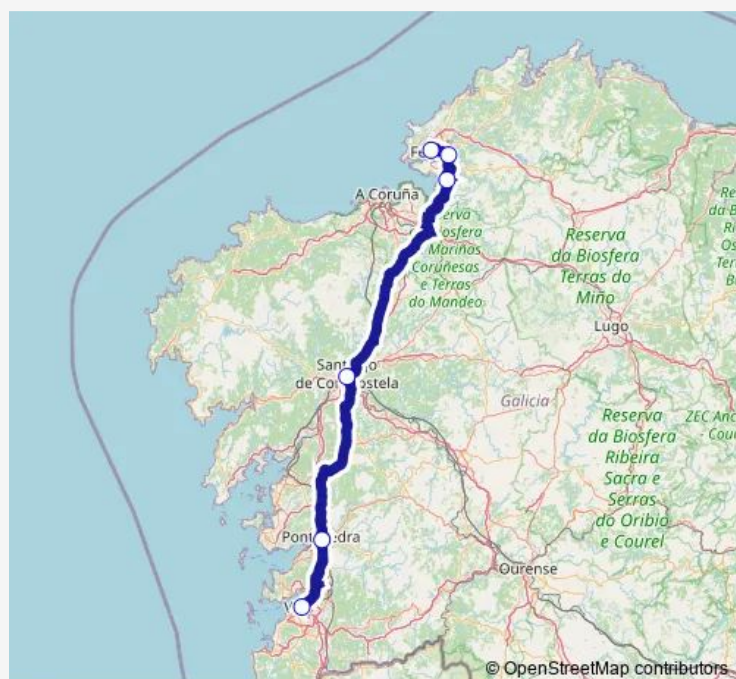

### Route schedule

Ferrol E.A. — Vigo E.I.

Monday 15:40-18:40

Tuesday 15:40-18:40

Wednesday 15:40-18:40

Thursday —

Friday 15:40-18:40

Saturday 15:40-18:40

### Route info

Direction: Ferrol E.A.

Stops: 6

Trip Duration: 2 hour 55 min

**Direction**

Vigo E.I. — Ferrol E.A.

6 stops

[Open route schedule](#)