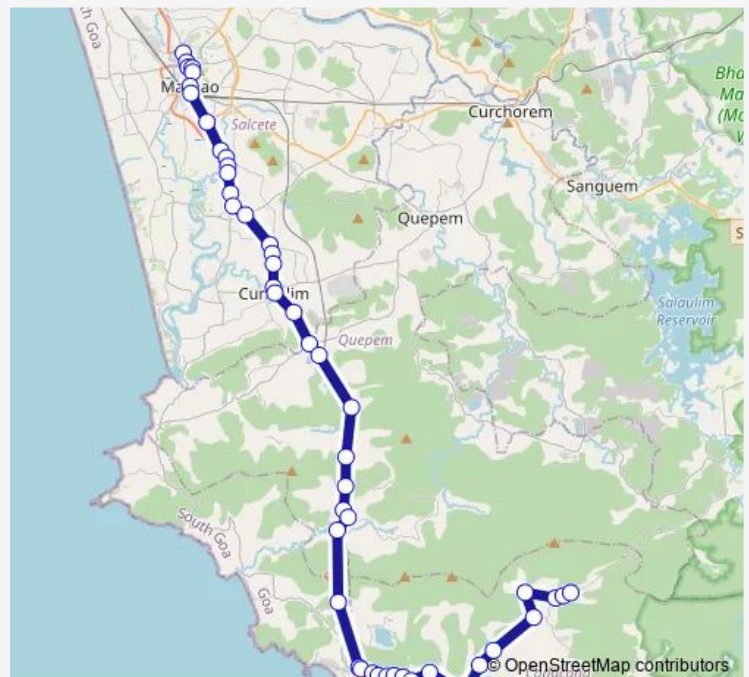

### Route schedule

Margao KTC Bus Stand — Tudol Gaodongri

Monday 16:15

Tuesday 16:15

Wednesday 16:15

Thursday 16:15

Friday 16:15

Saturday 16:15

### Route info

Direction: Margao KTC Bus Stand

Stops: 49

Trip Duration: 2 hour 45 min

MRG33 — Margao - Tudal

BusMaps

Balli

Balli Railway Station