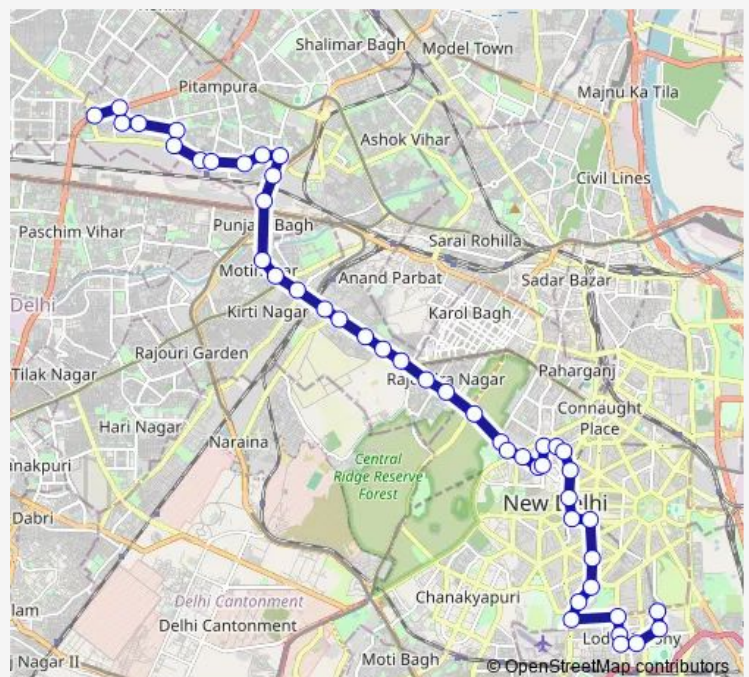

### Route schedule

West Enclave (Orr) — Sunehari Pulla Depot / Jawahar Lal Nehru Stadium Terminal

Monday 15:25-18:30

Tuesday 15:25-18:30

Wednesday 15:25-18:30

Thursday 15:25-18:30

Friday 15:25-18:30

Saturday 15:25-18:30

### Route info

Direction: West Enclave (Orr)

Stops: 46

Trip Duration: 1 hour 35 min

970cdown

Shankar Road

New Rajender Nagar

Upper Ridge Road