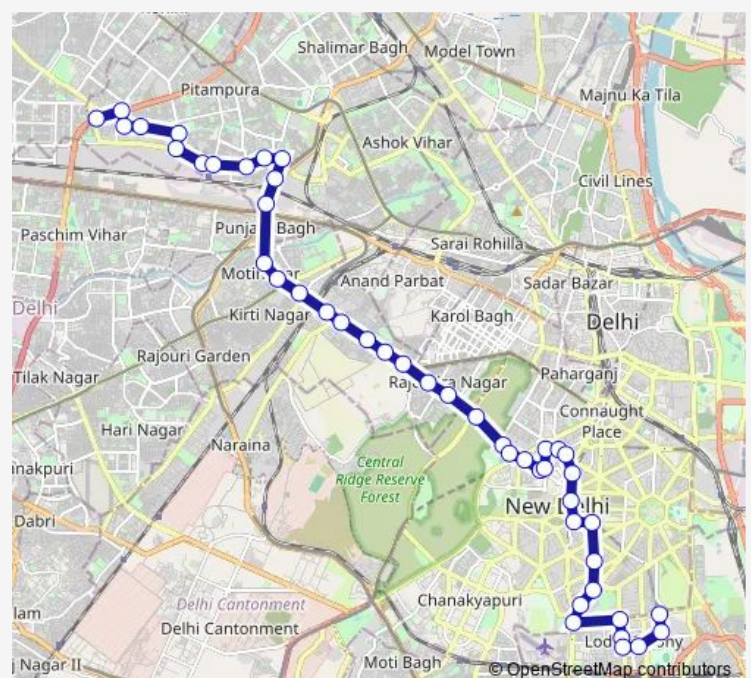

West Patel Nagar

South Patel Nagar (Metro Station)

East Patel Nagar

Route schedule

West Enclave (Orr) — Sunehari Pulla Depot / Jawahar Lal Nehru Stadium Terminal

Monday 15:25-18:30

Tuesday 15:25-18:30

Wednesday 15:25-18:30

Thursday 15:25-18:30

Friday 15:25-18:30

Saturday 15:25-18:30

Sunday 15:25-18:30

Route info

Direction: West Enclave (Orr)

Stops: 46

Trip Duration: 1 hour 35 min