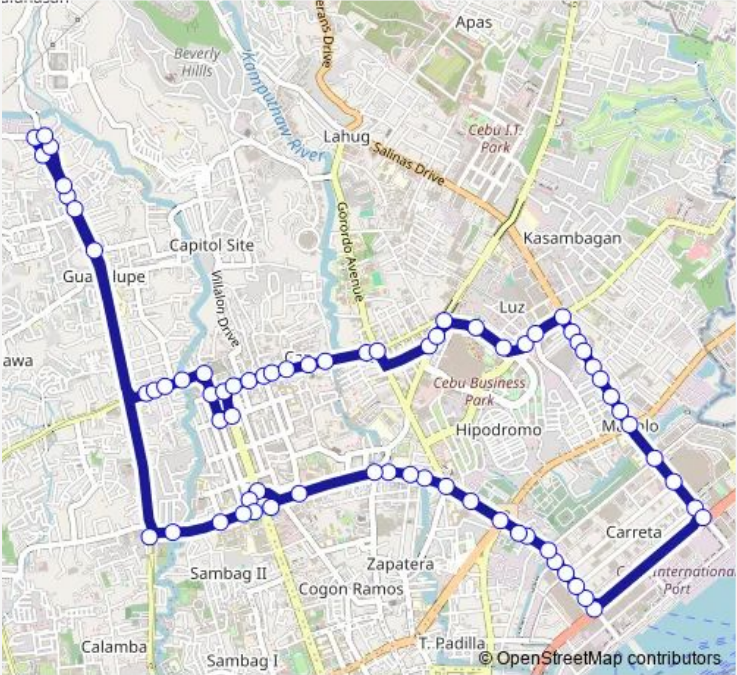

## Bus GUADALUPE - CAPITOL - AYALA - SM

[Go to website](#)

**Direction**  
 (nodata)&(nodata) — (nodata)&(nodata)  
 70 stops  
[Open route schedule](#)

- (nodata)&(nodata)
- (nodata)&(nodata)
- (nodata)&(nodata)
- M. Velez Street&(nodata)
- E. Osmena Street&M. Velez Street
- Andres Abellana Street&(nodata)
- (nodata)&(nodata)
- M. Velez Street&Capitol Compound Road
- G. Garcia Street&G. Garcia Street
- G. Garcia Street&J. Avila Street
- Osmena Boulevard&J. Avila Street
- (nodata)&(nodata)
- Natalio Bacalso Avenue&(nodata)
- N. Escario Street&East Capitol Street
- Fuente Osmena&Fuente Osmena
- Natalio Bacalso Avenue&(nodata)
- N. Escario Street&(nodata)
- (nodata)&Veterans Drive
- (nodata)&(nodata)
- Morales Street&N. Escario Street
- Sanciangko&Junquera Street

Route schedule  
 (nodata)&(nodata) — (nodata)&(nodata)

Monday	06:00-23:15
Tuesday	06:00-23:15
Wednesday	06:00-23:15
Thursday	06:00-23:15
Friday	06:00-23:15
Saturday	06:00-23:15
Sunday	06:00-23:15

Route info  
 Direction: (nodata)&(nodata)  
 Stops: 70  
 Trip Duration: 0 hour 33 min

■ GUADALUPE - CAPITOL - AYALA - SM BusMaps

P. Burgos Street&Osmena Boulevard

Zamora Street&Sikatuna

Bohol Avenue&(nodata)

Samar Loop&Luzon Avenue

Barangay Luz walking route&Barangay Luz walking ro

(nodata)&General Maxilom Avenue Extension

M. Velez Street&(nodata)

(nodata)&(nodata)

(nodata)&(nodata)

(nodata)&(nodata)

GUADALUPE - CAPITOL - AYALA - SM Bus time schedules and route maps are available in an offline PDF at [busmaps.com](http://busmaps.com). Use the [busmaps.com](http://busmaps.com) website to see live bus times, train schedule or subway schedule, and step-by-step directions for all public transit in Cebu City