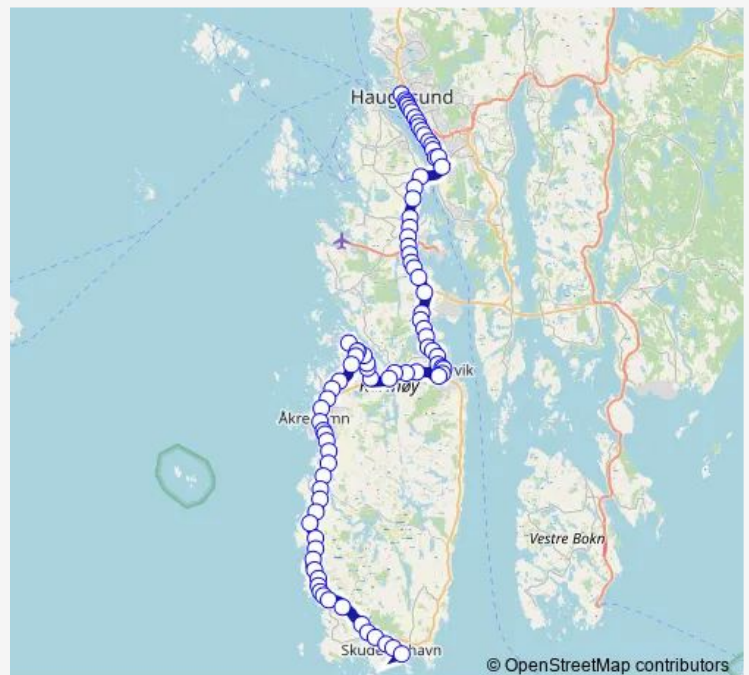

Thursday —

Friday 26:15⁺¹

Saturday 24:15-02:15⁺¹

Sunday 03:15

Route info

Direction: Sørhauggata/Torggata

Stops: 85

Trip Duration: 1 hour 20 min