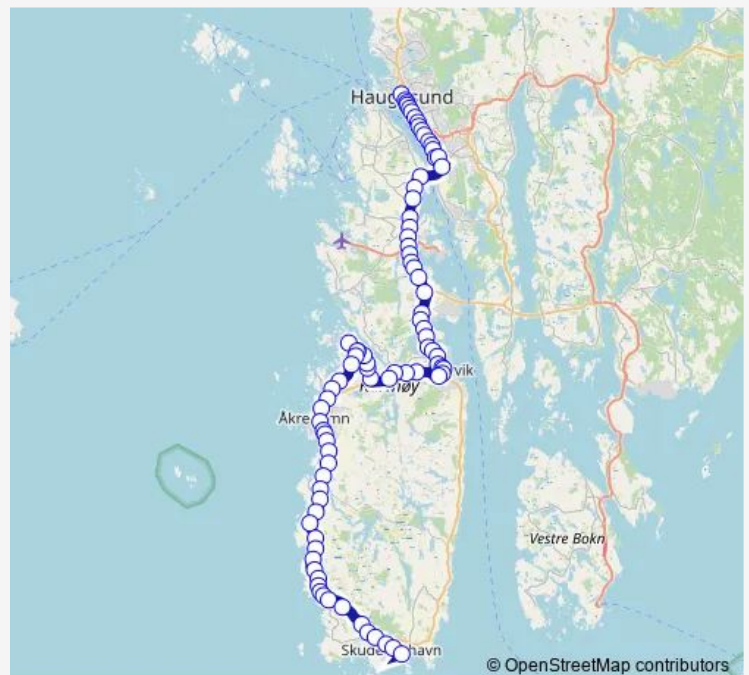

Thursday —

Friday 26:15⁺¹

Saturday 24:15-02:15⁺¹

Sunday 03:15

Route info

Direction: Sørhauggata/Torggata

Stops: 85

Trip Duration: 1 hour 20 min