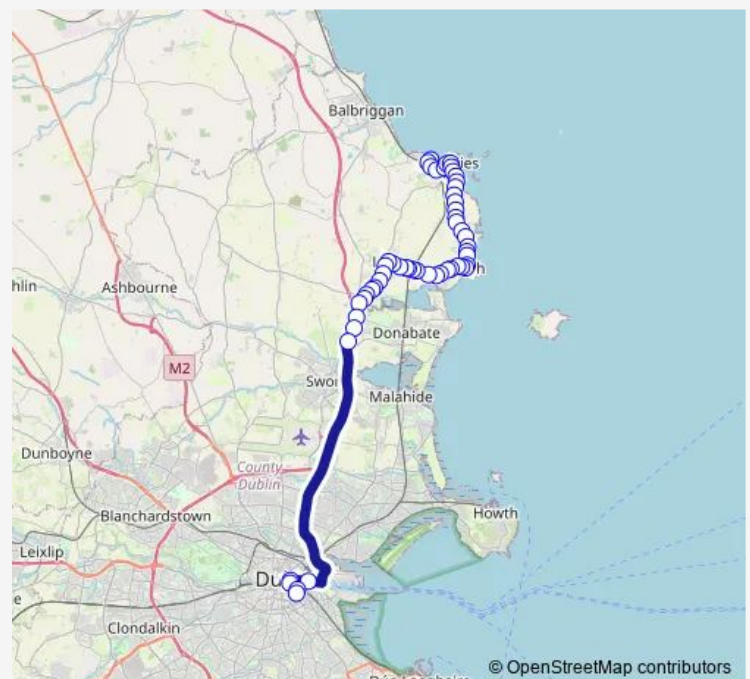

Thursday 06:35-07:55

Friday 06:35-07:55

Saturday —

Sunday —

Route info

Direction: Northcliffe Heights

Stops: 54

Trip Duration: 1 hour 24 min

Route info

Direction: Custom House

Stops: 64

Trip Duration: 1 hour 29 min

Carthy's Lane

Whitestown Cemetery

Healy's Lane

Old Road