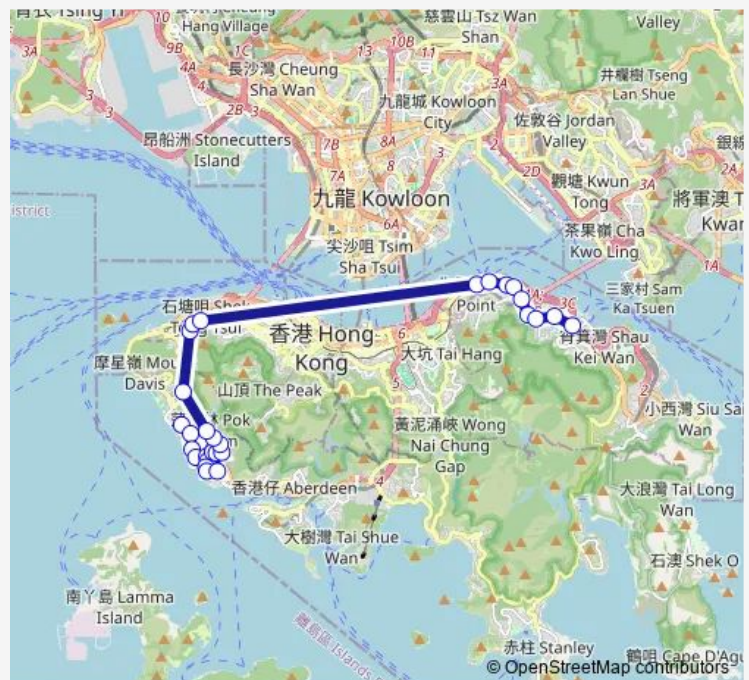

[Ctb] YU Chun Keung Memorial College No.2, POK FU LAM Road

[Ctb] CHI FU Close, CHI FU Road

[Ctb] Block 1- 7 CHI FU FA Yuen, CHI FU Road

[Ctb] CHI FU Landmark, CHI FU Road

[Ctb] CHI FU FA Yuen Tennis Court, CHI FU Road

Route schedule

[Ctb] Cyberport[[Kmb+Ctb] Cyberport BUS Terminus/
Cyberport — [Ctb] TAI Hong House, TAI Hong Street[[Kmb+Ctb] TAI Hong House/
Tai Hong House, TAI Hong Street

Monday	07:45-18:15
Tuesday	07:45-18:15
Wednesday	07:45-18:15
Thursday	07:45-18:15
Friday	07:45-18:15
Saturday	—
Sunday	—

Route info

Direction: [Ctb] Cyberport[[Kmb+Ctb] Cyberport BUS Terminus/
Cyberport

Stops: 28

Trip Duration: 0 hour 58 min

[Ctb] POK FU LAM Village, POK FU LAM Road

[Ctb] Queen Mary Hospital, POK FU LAM Road