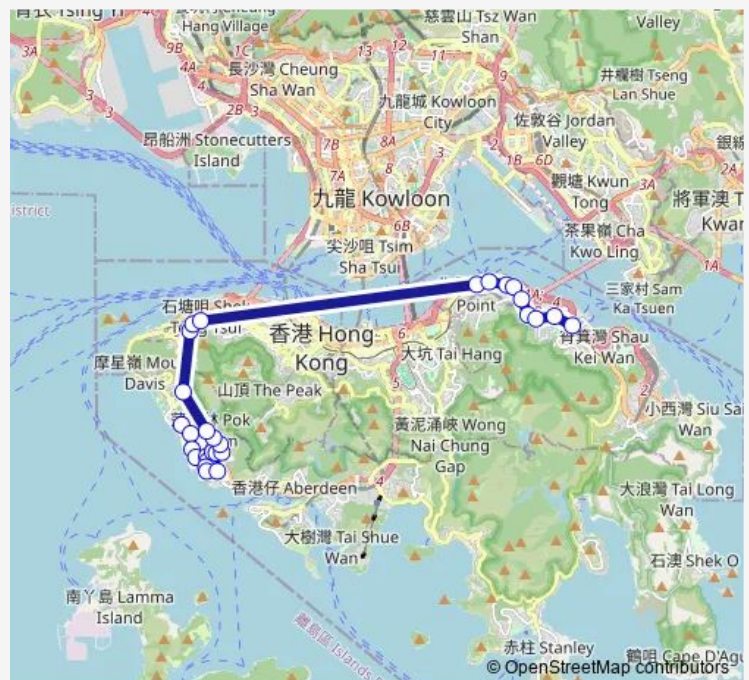

[Ctb] YU Chun Keung Memorial College No.2, POK FU LAM Road

[Ctb] CHI FU Close, CHI FU Road

[Ctb] Block 1- 7 CHI FU FA Yuen, CHI FU Road

[Ctb] CHI FU Landmark, CHI FU Road

[Ctb] CHI FU FA Yuen Tennis Court, CHI FU Road

Route schedule

[Ctb] Cyberport[[Kmb+Ctb] Cyberport BUS Terminus/
Cyberport — [Ctb] TAI Hong House, TAI Hong Street[[Kmb+Ctb] TAI Hong House/
Tai Hong House, TAI Hong Street

Monday	07:45-18:15
Tuesday	07:45-18:15
Wednesday	07:45-18:15
Thursday	07:45-18:15
Friday	07:45-18:15
Saturday	—
Sunday	—

Route info

Direction: [Ctb] Cyberport[[Kmb+Ctb] Cyberport BUS Terminus/
Cyberport

Stops: 28

Trip Duration: 1 hour 0 min

[Ctb] POK FU LAM Village, POK FU LAM Road

[Ctb] Queen Mary Hospital, POK FU LAM Road

[Ctb] Pokfield Road, POK FU LAM Road[[Kmb+Ctb] Pokfield Road/
Pokfield Road, POK FU LAM Road