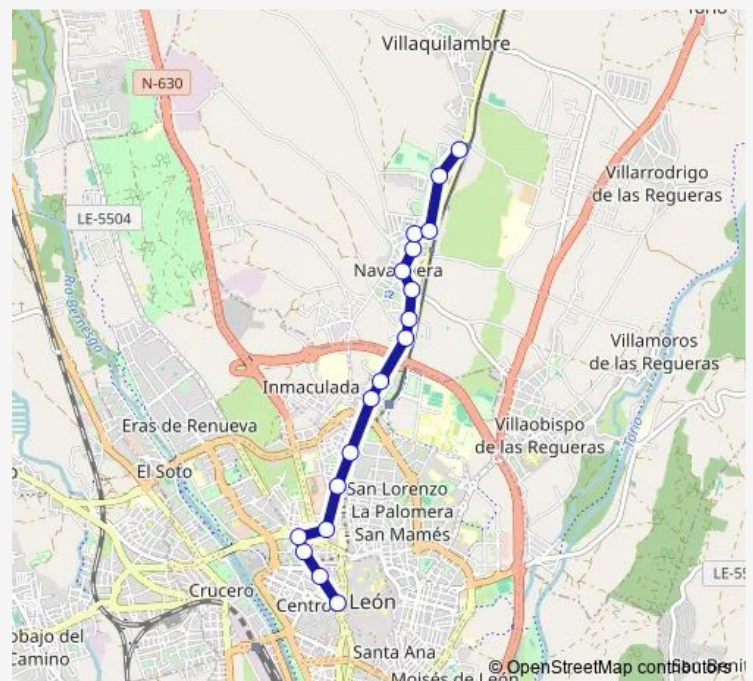

Monday 06:15-22:15

Tuesday 06:15-22:15

Wednesday 06:15-22:15

Thursday 06:15-22:15

Friday 06:15-22:15

Saturday 08:15-22:15

Sunday 16:15-22:15

Route info

Direction: Av.Padre Isla. 2

Stops: 18

Trip Duration: 0 hour 30 min

Direction

Av.Padre Isla. 2 — Sto Cristo (Bar La Raya)

21 stops

[Open route schedule](#)

Av.Padre Isla. 2

Thursday 06:45-22:45

Friday 06:45-22:45

Saturday 08:45-22:45

Sunday 16:45-22:45

Route info

Direction: Sto Cristo (Bar La Raya)

Stops: 22

Trip Duration: 0 hour 30 min

Thursday 07:45-21:45

Friday 07:45-21:45

Saturday 09:45-21:45

Sunday 15:45-21:45

Route info

Direction: Sto Cristo (Bar La Raya)

Stops: 23

Trip Duration: 0 hour 30 min