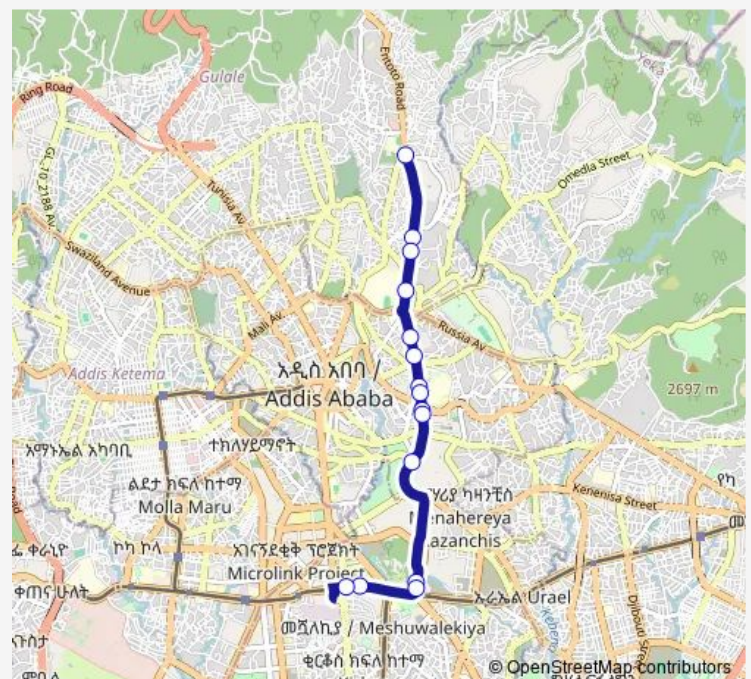

Tuesday 06:00

Wednesday 06:00

Thursday 06:00

Friday 06:00

Saturday 06:00

Sunday 06:00

Route info

Direction: Shero Meda

Stops: 15

Trip Duration: 0 hour 50 min

Ab031 — Shero Meda ↔ Legehar (Old Train Station)

Direction

Legehar (Old Train Station) — Shero Meda

12 stops

[Open route schedule](#)

Legehar (Old Train Station)

Lion Zoo (Pepsi Kiosk)

6 Kilo (University)

Shero Meda

Route schedule

Legehar (Old Train Station) — Shero Meda

Monday 06:00

Tuesday 06:00

Wednesday 06:00

Thursday 06:00

Friday 06:00

Saturday 06:00

Sunday 06:00

Route info

Direction: Legehar (Old Train Station)

Stops: 12

Trip Duration: 0 hour 50 min