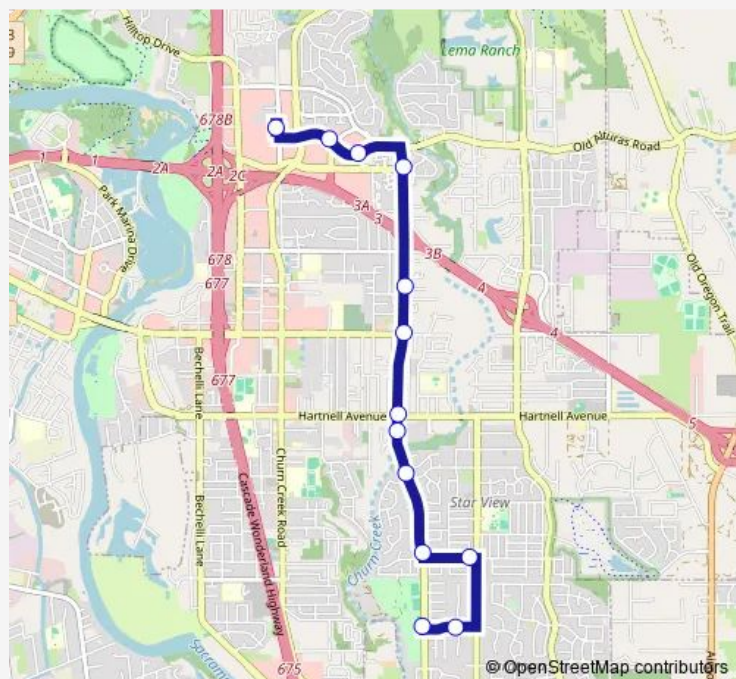

Bus 6S Route 6 South

[Go to website](#)

Direction

Victor Ave at El Vista St — Canby Transfer Center

13 stops

[Open route schedule](#)

Victor Ave at El Vista St

El Vista St at Alta Campo Dr

Thursday 07:02-19:02

Friday 07:02-19:02

Saturday 10:02-19:02

Sunday —

Route info

Direction: Victor Ave at El Vista St

Stops: 13

Trip Duration: 0 hour 15 min

6S — Route 6 South

Direction

Canby Transfer Center — Victor Ave at El Vista St

12 stops

[Open route schedule](#)

Canby Transfer Center

Dana Dr at Churn Creek Rd

Dana Dr at Bradford Way

Victor Ave at El Vista St

Route schedule

Canby Transfer Center — Victor Ave at El Vista St

Monday 06:50-18:50

Tuesday 06:50-18:50

Wednesday 06:50-18:50

Thursday 06:50-18:50

Friday 06:50-18:50