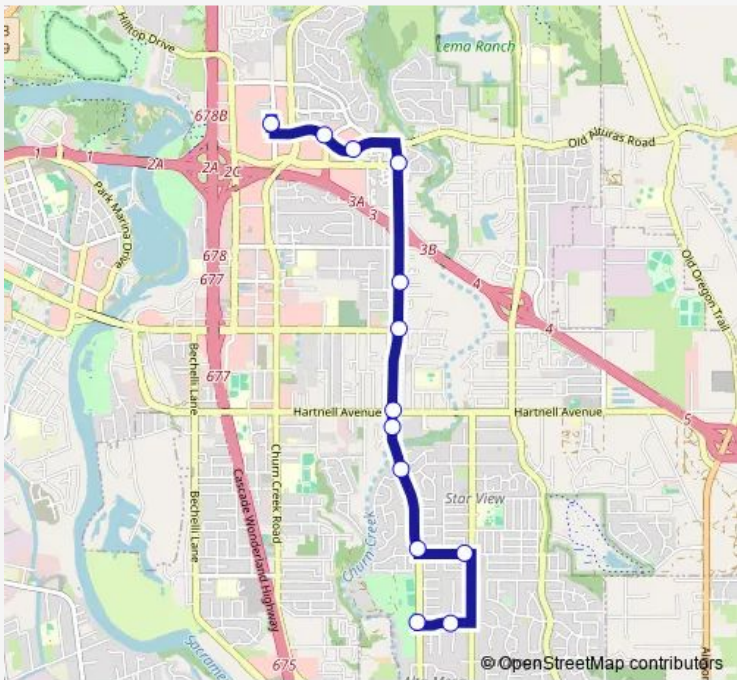

Bus 6s Route 6 South

[Go to website](#)

Direction
 Victor Ave at El Vista St — Canby Transfer Center
 13 stops
[Open route schedule](#)

- Victor Ave at El Vista St
- El Vista St at Alta Campo Dr
- Galaxy Way at Meteor St
- Victor Ave at Galaxy Way
- Victor Ave at Marlene Ave
- Victor Ave at Bramble Pl
- Victor Ave at Hartnell Ave
- Victor Ave at Cypress Ave
- Victor Ave at Lazelle Ct
- Victor Ave at Dana Dr
- Old Alturas Rd at Bradford Way
- Old Alturas Rd at Friendly Rd
- Canby Transfer Center

Route schedule
 Victor Ave at El Vista St — Canby Transfer Center

Monday	07:02-19:02
Tuesday	07:02-19:02
Wednesday	07:02-19:02
Thursday	07:02-19:02
Friday	07:02-19:02
Saturday	10:02-19:02
Sunday	—

Route info
 Direction: Victor Ave at El Vista St
 Stops: 13
 Trip Duration: 0 hour 15 min

Direction

Canby Transfer Center — Victor Ave at El Vista St

12 stops

[Open route schedule](#)

Canby Transfer Center

Dana Dr at Churn Creek Rd

Dana Dr at Bradford Way

Victor Ave at Dana Dr

Route schedule

Canby Transfer Center — Victor Ave at El Vista St

Monday 06:50-18:50

Tuesday 06:50-18:50

Wednesday 06:50-18:50

Thursday 06:50-18:50

Friday 06:50-18:50

Saturday 09:50-18:50