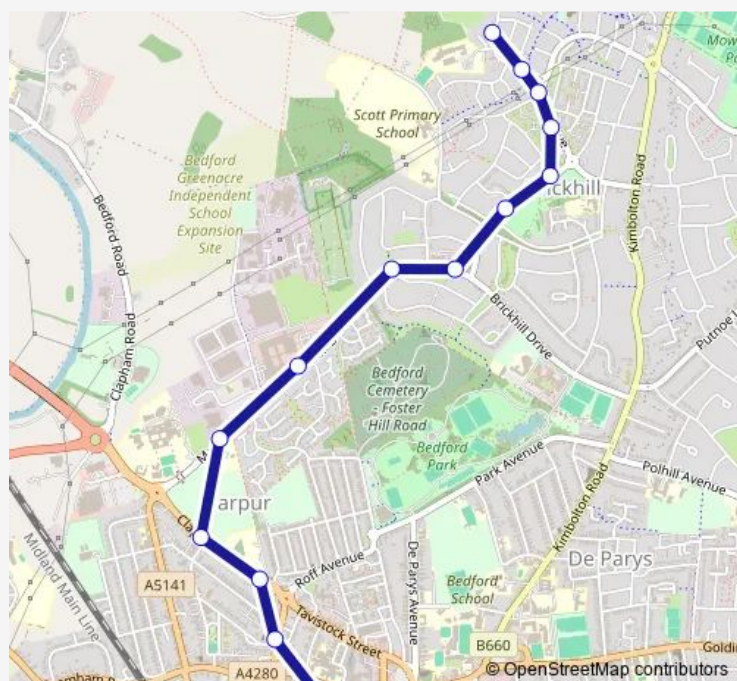

Linden Road

Bedford Modern School

Bedford Heights

Curlew Crescent

Brickhill Drive Shops

Falcon Avenue

Severn Way

Avon Drive Post Office

Torridge Rise

Wansbeck Road

Moriston Road

Route schedule

Bus Station — Moriston Road

Monday	08:30
--------	-------

Tuesday	08:30
---------	-------

Wednesday	08:30
-----------	-------

Thursday	08:30
----------	-------

Friday	08:30
--------	-------

Saturday	—
----------	---

Sunday	—
--------	---

Route info

Direction: Bus Station

Stops: 14

Trip Duration: 0 hour 15 min

■ 6S — Bedford - Brickhill

Direction

St Thomas More RC Upper School — Bus Station

12 stops

[Open route schedule](#)

St Thomas More RC Upper School

Torridge Rise

Severn Way