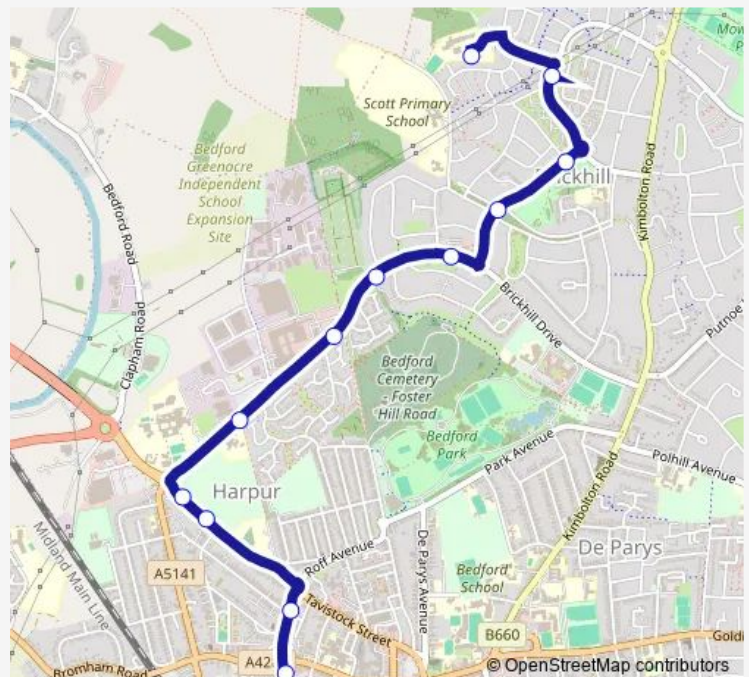

Livingstone Primary School

Linden Road

Bedford Modern School

Bedford Heights

Curlew Crescent

Brickhill Drive Shops

Falcon Avenue

Severn Way

Avon Drive Post Office

Torridge Rise

Wansbeck Road

Moriston Road

Route schedule

Bus Station — Moriston Road

Monday 08:30

Tuesday 08:30

Wednesday 08:30

Thursday 08:30

Friday 08:30

Saturday —

Sunday —

Route info

Direction: Bus Station

Stops: 14

Trip Duration: 0 hour 15 min

6S

Direction

St Thomas More RC Upper School — Bus Station

12 stops

[Open route schedule](#)

St Thomas More RC Upper School

Torridge Rise