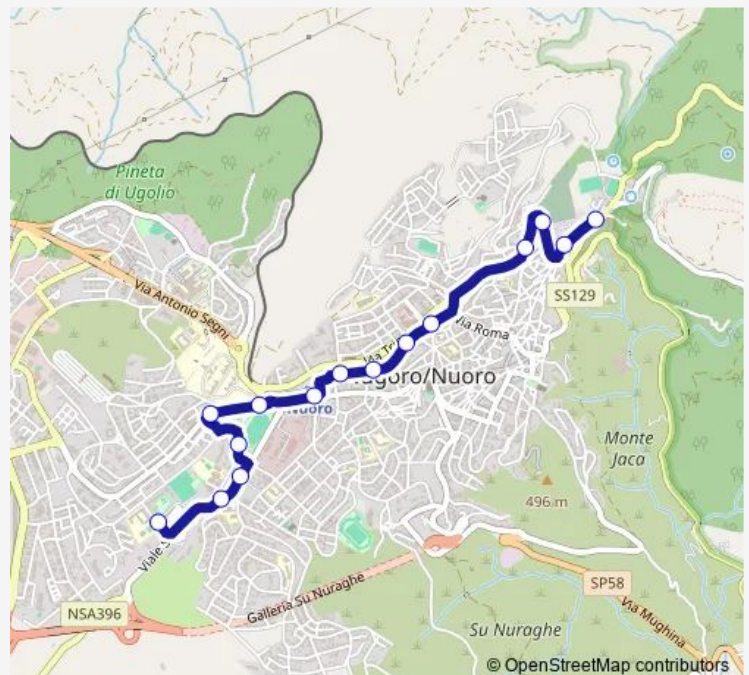

VIA Ballero Cimitero

VIA Ballero 63

Piazza Italia

VIA Brigata Sassari FR. 7a

VIA Brigata Sassari 18

VIA Brigata Sassari 30

VIA Stazione 1

VIA Repubblica FR. 1

VIA Repubblica 16

VIA Aosta FR. 3

VIA Sardegna FR. 33

VIA Sardegna 54

VIA Kandinsky FR. 4

Route schedule

VIA Solitudine S.N.C. — VIA Kandinsky FR. 4

Monday 09:25-13:10

Tuesday 09:25-13:10

Wednesday 09:25-13:10

Thursday 09:25-13:10

Friday 09:25-13:10

Saturday 09:25-13:10

Sunday —

Route info

Direction: VIA Solitudine S.N.C.

Stops: 15

Trip Duration: 0 hour 12 min

6S — Linea 6 Museale - Solitudine

6S Bus time schedules and route maps are available in an offline PDF at busmaps.com. Use the busmaps.com website to see live bus times, train schedule or subway schedule, and step-by-step directions for all public transit in Nuoro