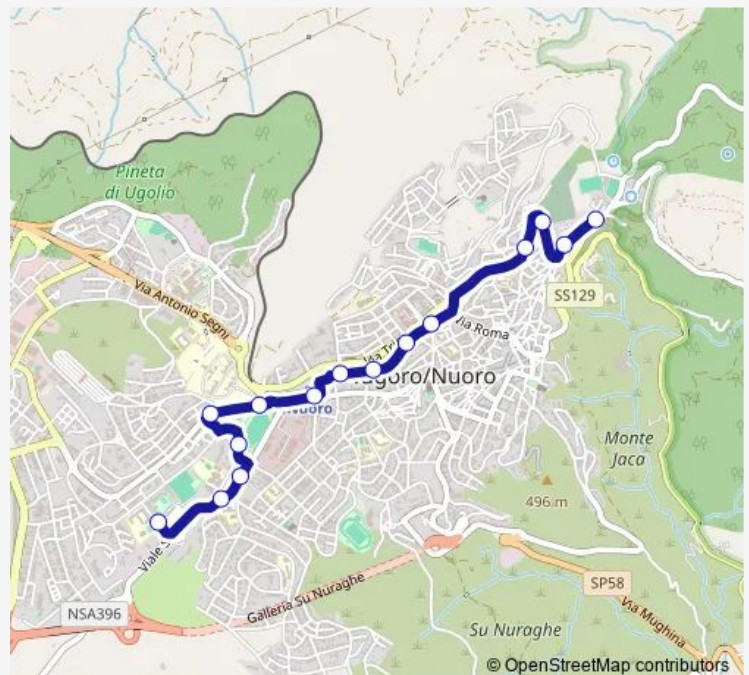

VIA Ballero Cimitero

VIA Ballero 63

Piazza Italia

VIA Brigata Sassari FR. 7a

VIA Brigata Sassari 18

VIA Brigata Sassari 30

VIA Stazione 1

VIA Repubblica FR. 1

VIA Repubblica 16

VIA Aosta FR. 3

VIA Sardegna FR. 33

VIA Sardegna 54

VIA Kandinsky FR. 4

Route schedule

VIA Solitudine S.N.C. — VIA Kandinsky FR. 4

Monday 09:25-13:10

Tuesday 09:25-13:10

Wednesday 09:25-13:10

Thursday 09:25-13:10

Friday 09:25-13:10

Saturday 09:25-13:10

Sunday —

Route info

Direction: VIA Solitudine S.N.C.

Stops: 15

Trip Duration: 0 hour 12 min

6s — Linea 6 Museale - Solitudine

6s Bus time schedules and route maps are available in an offline PDF at busmaps.com. Use the busmaps.com website to see live bus times, train schedule or subway schedule, and step-by-step directions for all public transit in Nuoro